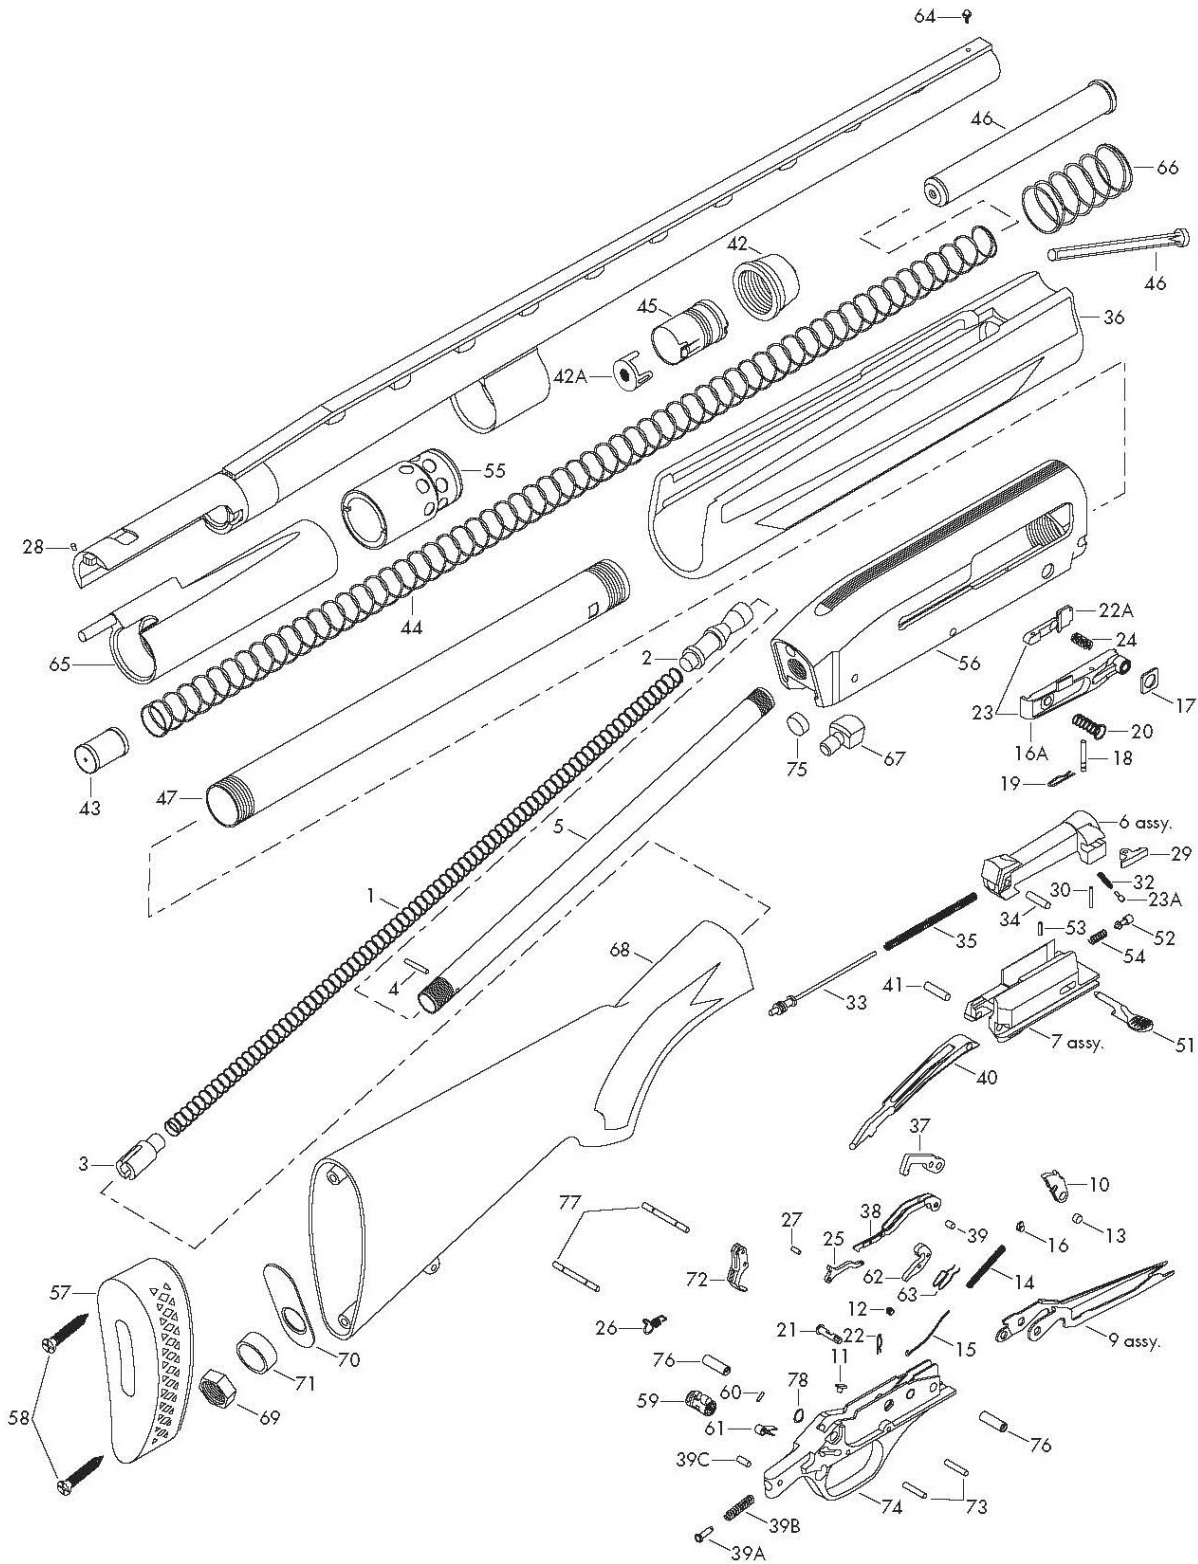

NOTE: WHEN ORDERING PARTS USE THE PART NUMBER AND NOT THE SCHEMATIC REFERENCE NUMBER

*Indicates part must be fitted by Browning Service Department or qualified gunsmith.
***Factory replacement only. Firearm must be returned.
+ Part may be purchased only by holders of a current, valid Federal Firearms License.
NOTE: Unless otherwise indicated, part is interchangeable between gauges/calibers.