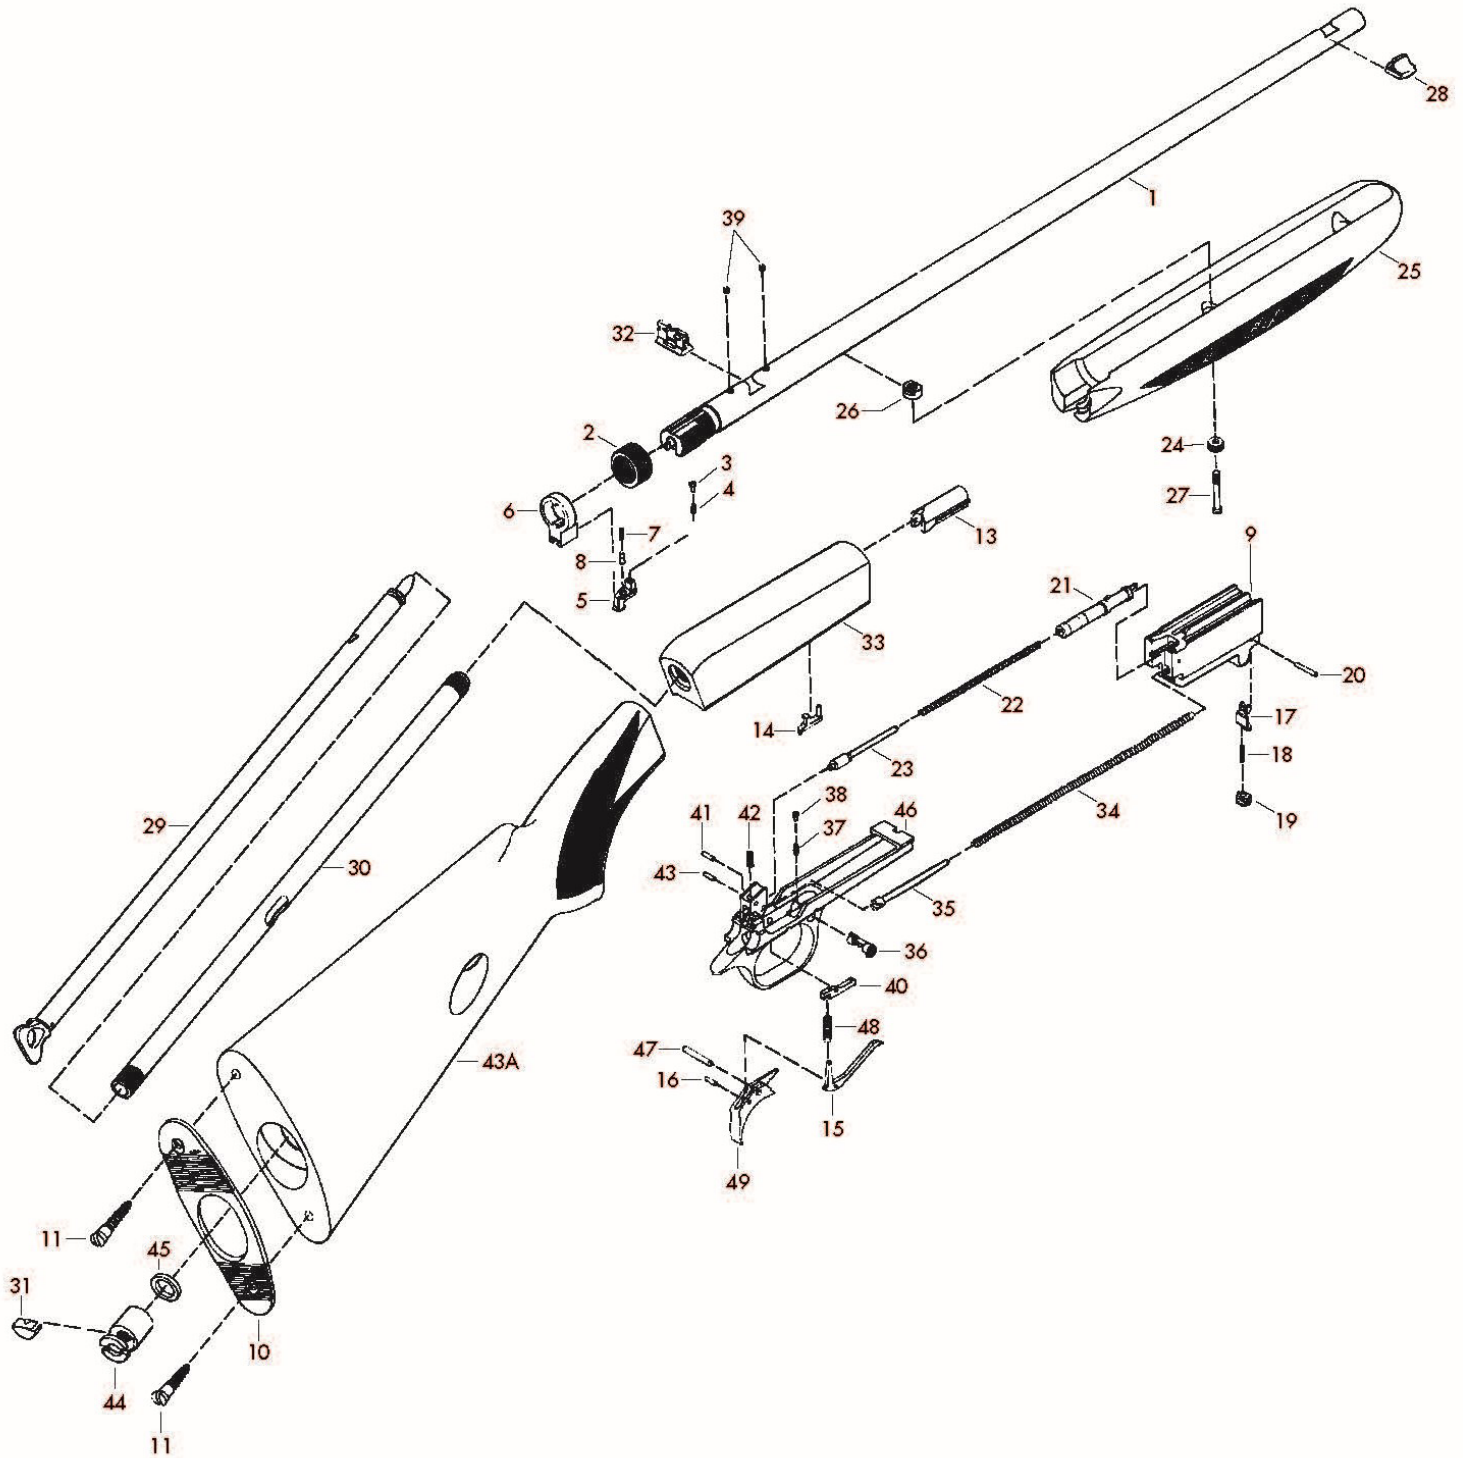

NOTE: WHEN ORDERING PARTS USE THE PART NUMBER AND NOT THE SCHEMATIC REFERENCE NUMBER

*Indicates part must be fitted by Browning Service Department or qualified gunsmith.
***Factory replacement only. Firearm must be returned.
+ Part may be purchased only by holders of a current, valid Federal Firearms License.
NOTE: Unless otherwise indicated, part is interchangeable between gauges/calibers.