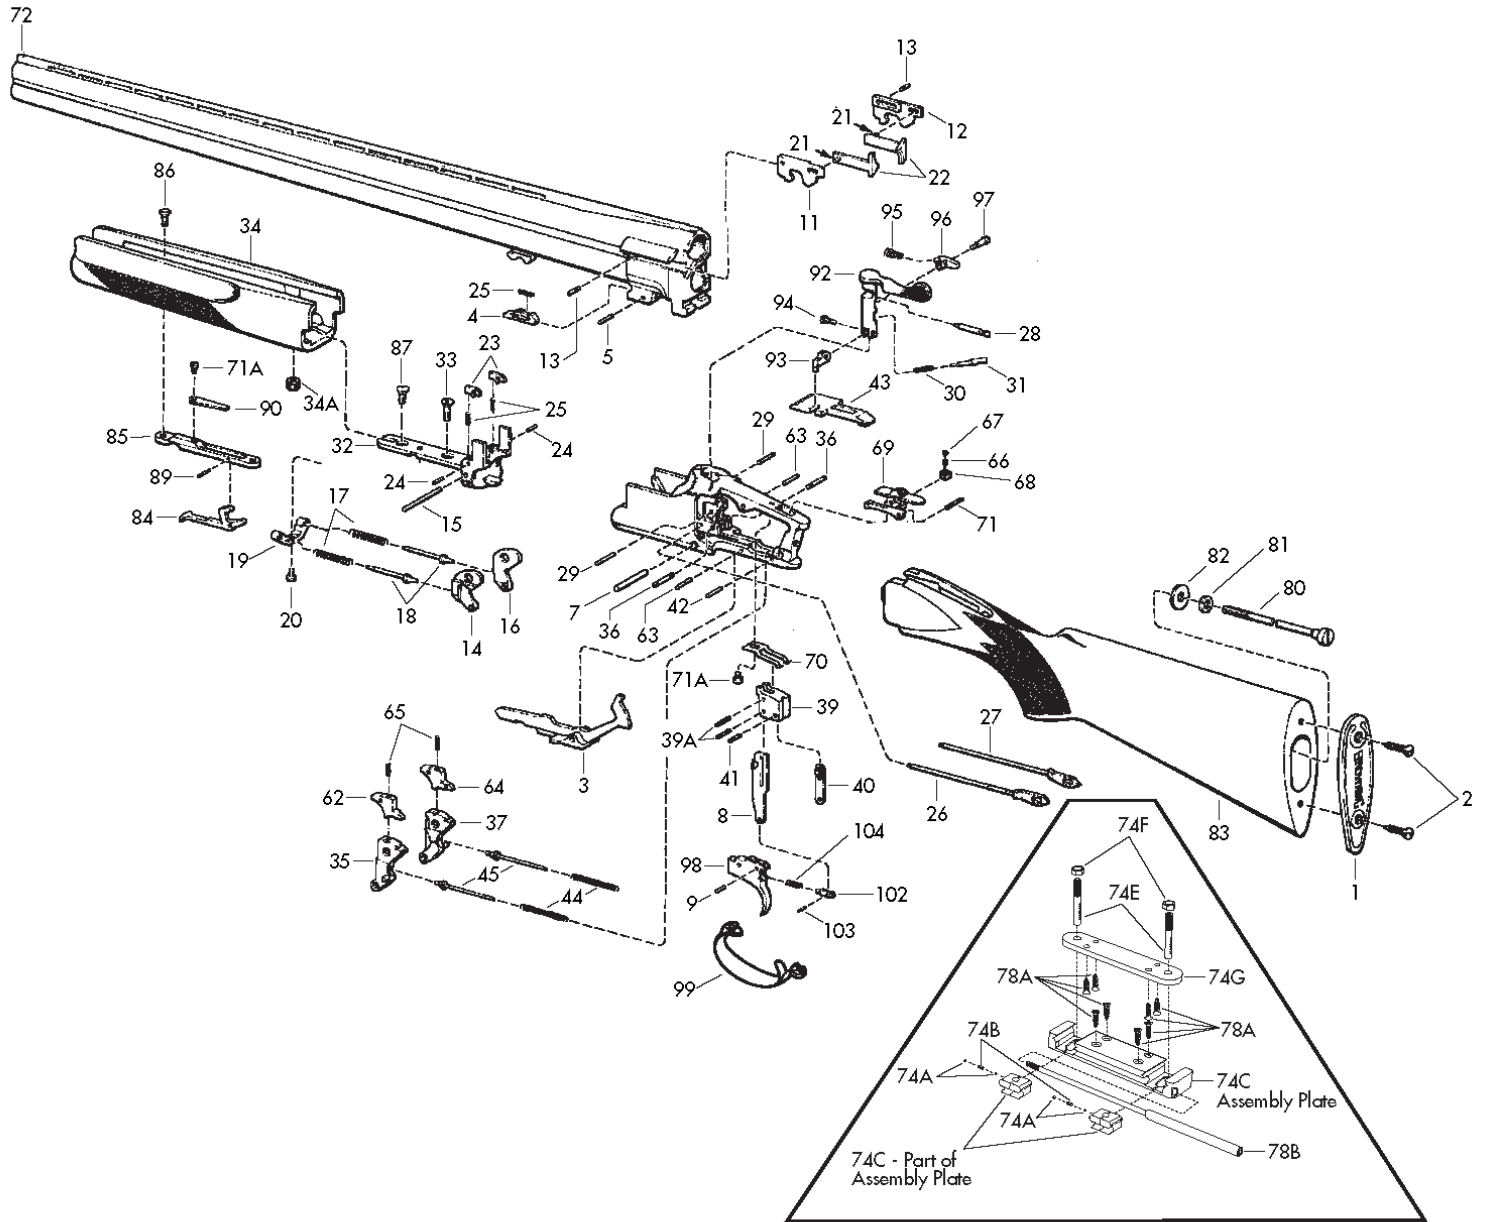

IMPORTANT: When ordering, list part number, part name, gun gauge/caliber and serial number. Please specify grade. Prices F.O.B. point of shipment – subject to change without notice. Prices effective January 1, 2024.

*Indicates part must be fitted by Browning Service Department or qualified gunsmith.
***Factory replacement only. Firearm must be returned.
+ Part may be purchased only by holders of a current, valid Federal Firearms License.
NOTE: Unless otherwise indicated, part is interchangeable between gauges/calibers.