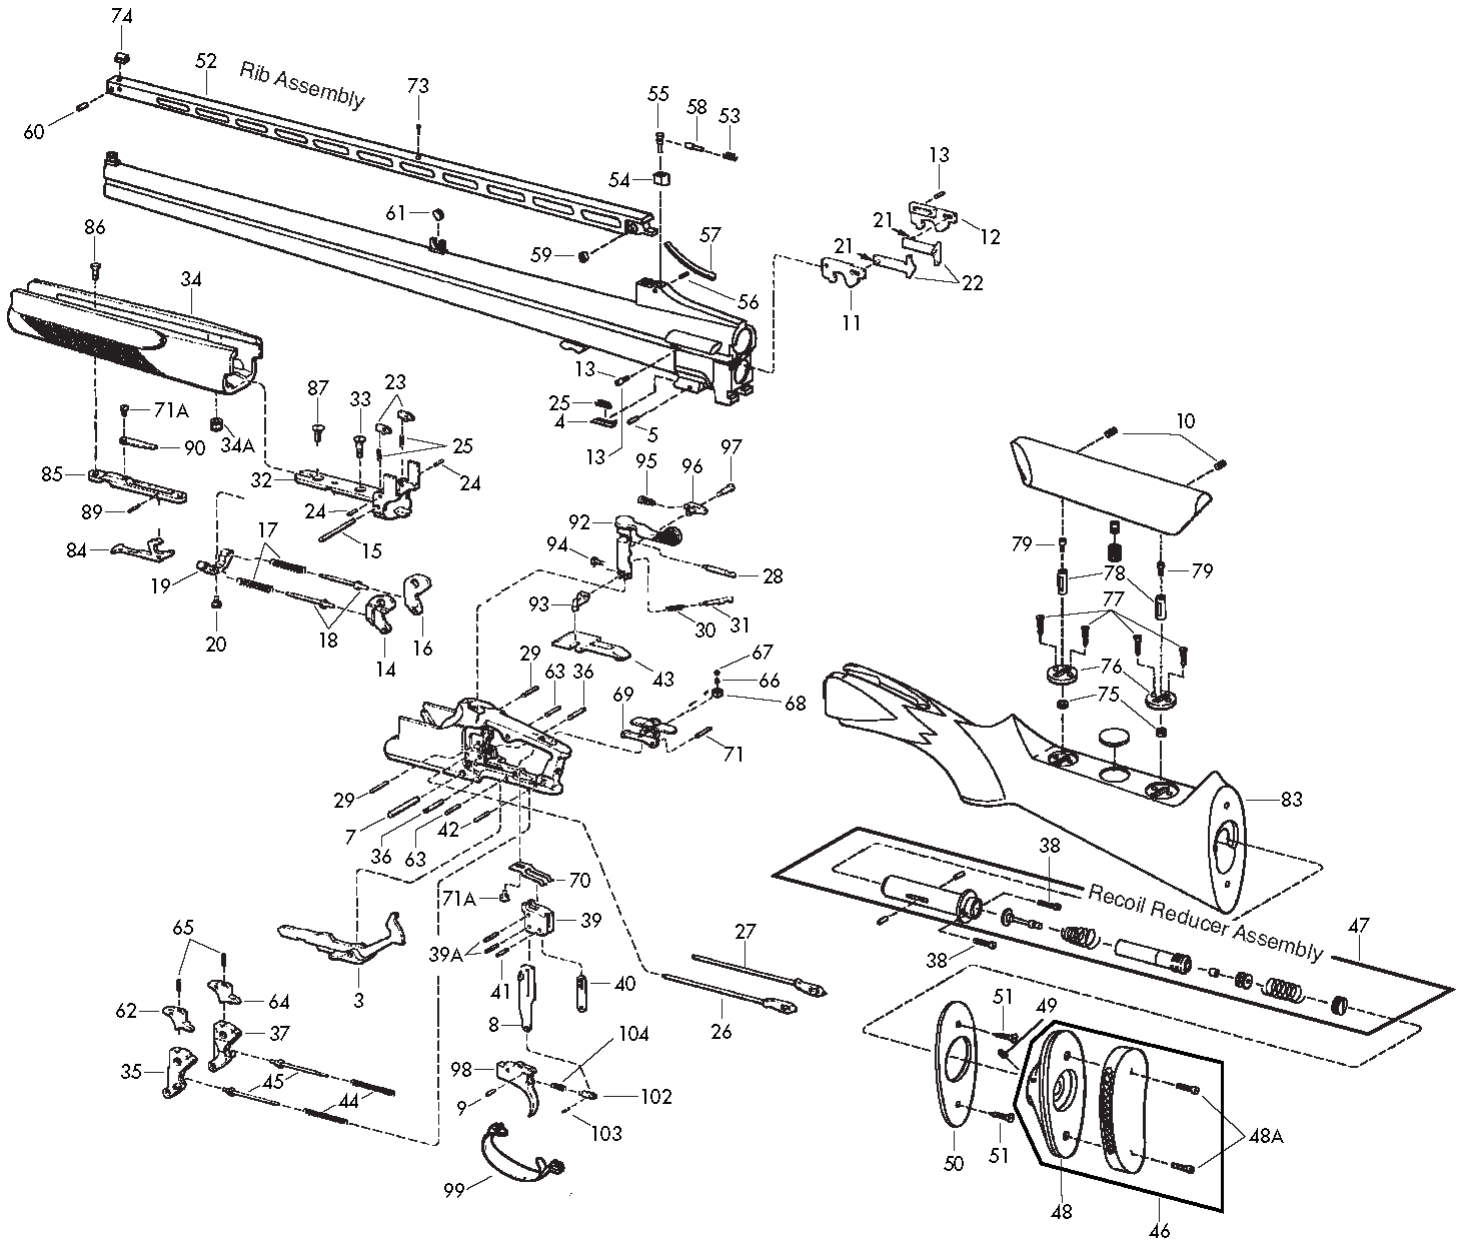

IMPORTANT: When ordering, list part number, part name, gun gauge/caliber and serial number. Please specify grade. Prices F.O.B. point of shipment — subject to change without notice. Prices effective January 1, 2024.

*Indicates part must be fitted by Browning Service Department or qualified gunsmith.
***Factory replacement only. Firearm must be returned.
+ Part may be purchased only by holders of a current, valid Federal Firearms License.
NOTE: Unless otherwise indicated, part is interchangeable between gauges/calibers.