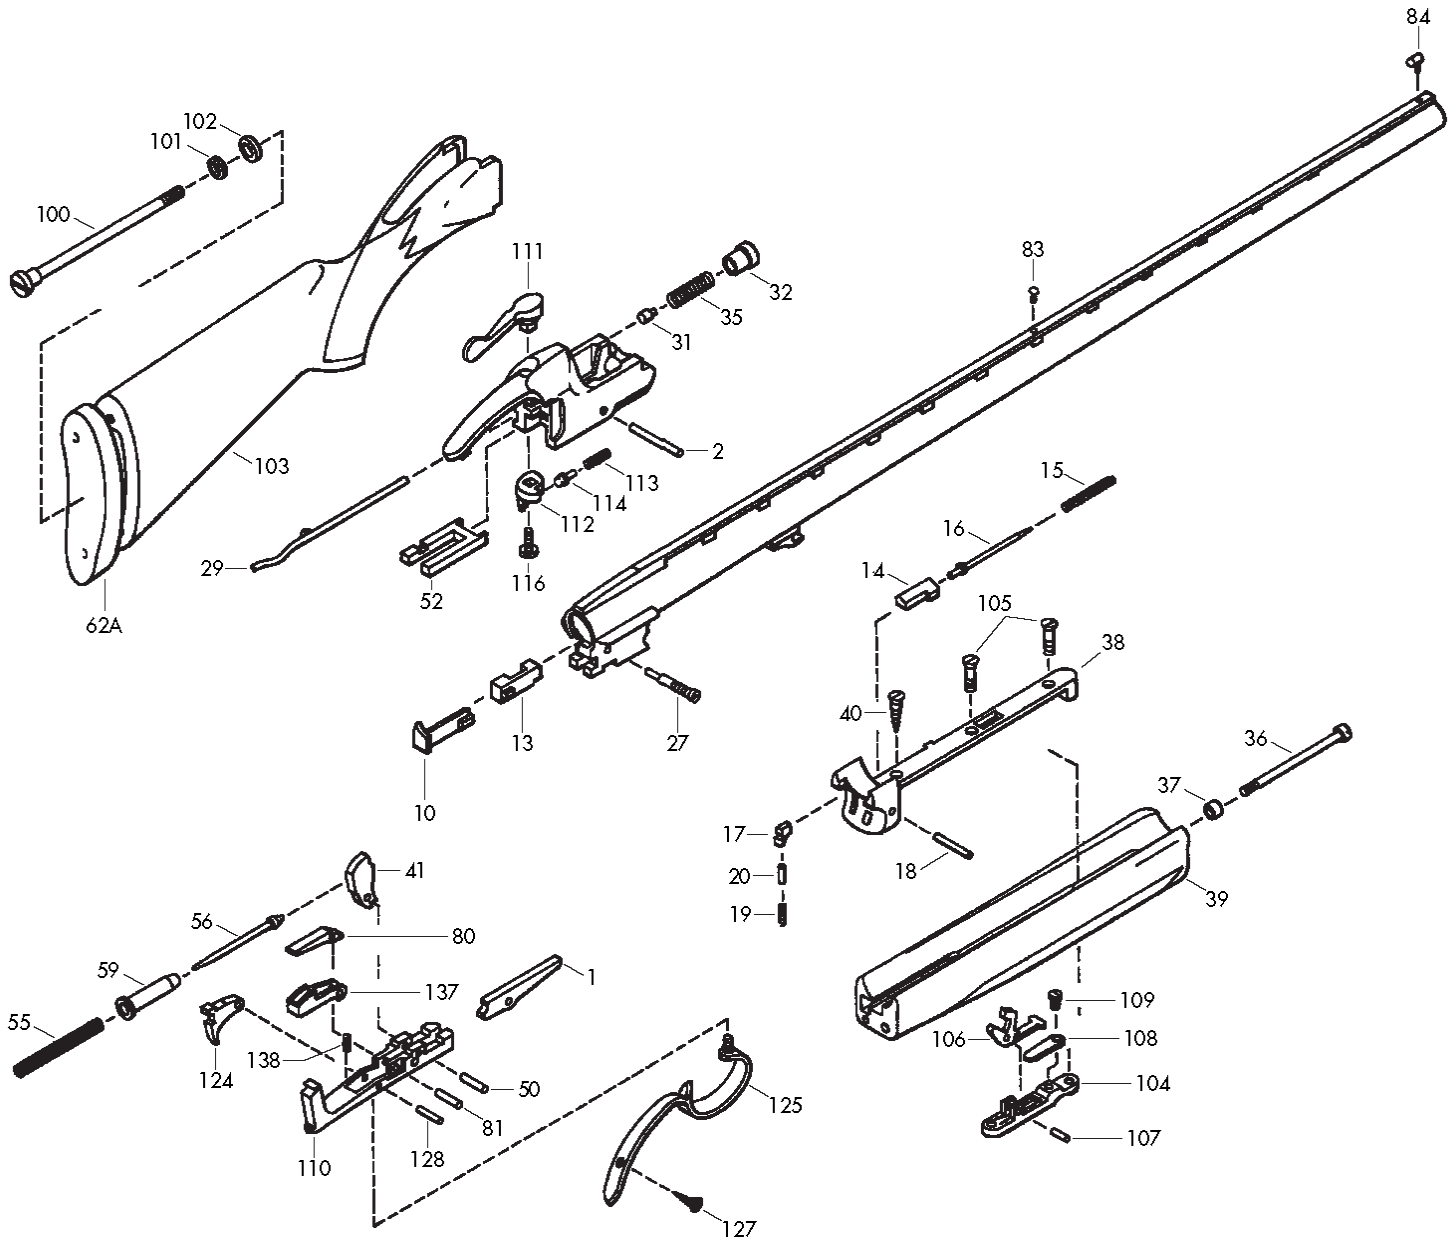

NOTE: WHEN ORDERING PARTS USE THE PART NUMBER AND NOT THE SCHEMATIC REFERENCE NUMBER

Schematic is provided for parts identification only and should not be used as a guide to assemble guns.
CAUTION: Browning parts are not recommended for use in other guns though models may be similar. Inadequately fitted parts may be dangerous.