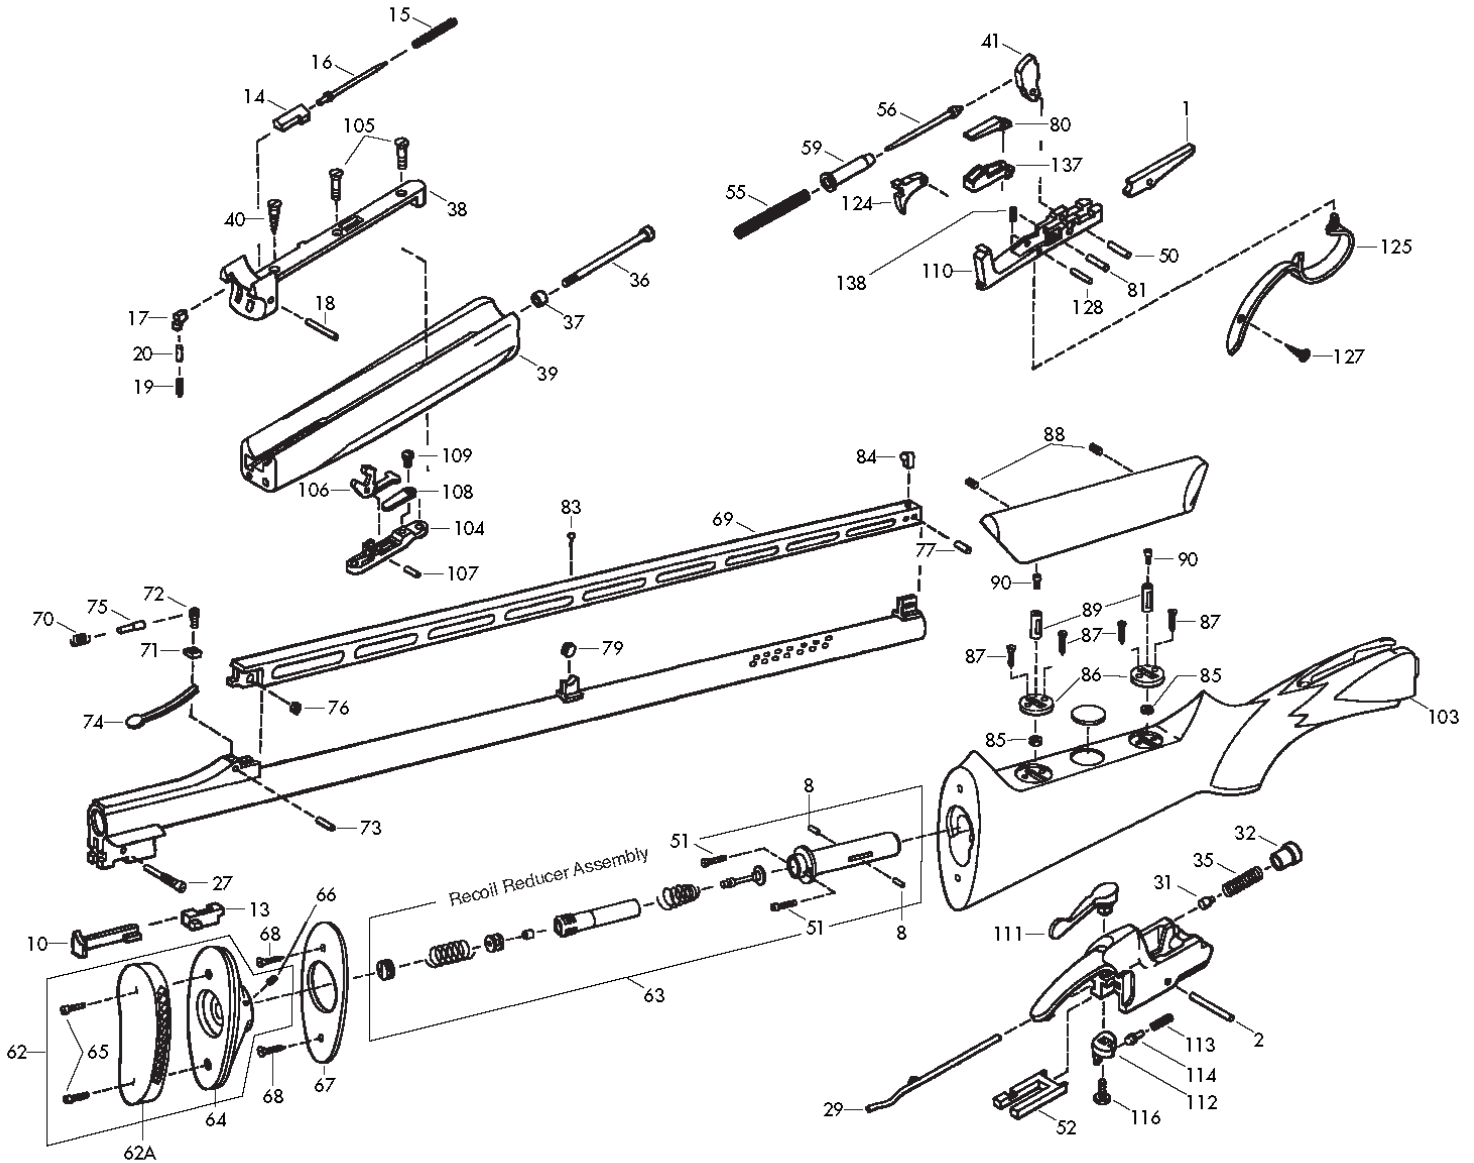

NOTE: WHEN ORDERING PARTS USE THE PART NUMBER AND NOT THE SCHEMATIC REFERENCE NUMBER

Schematic is provided for parts identification only and should not be used as a guide to assemble guns.
CAUTION: Browning parts are not recommended for use in other guns though models may be similar. Inadequately fitted parts may be dangerous.