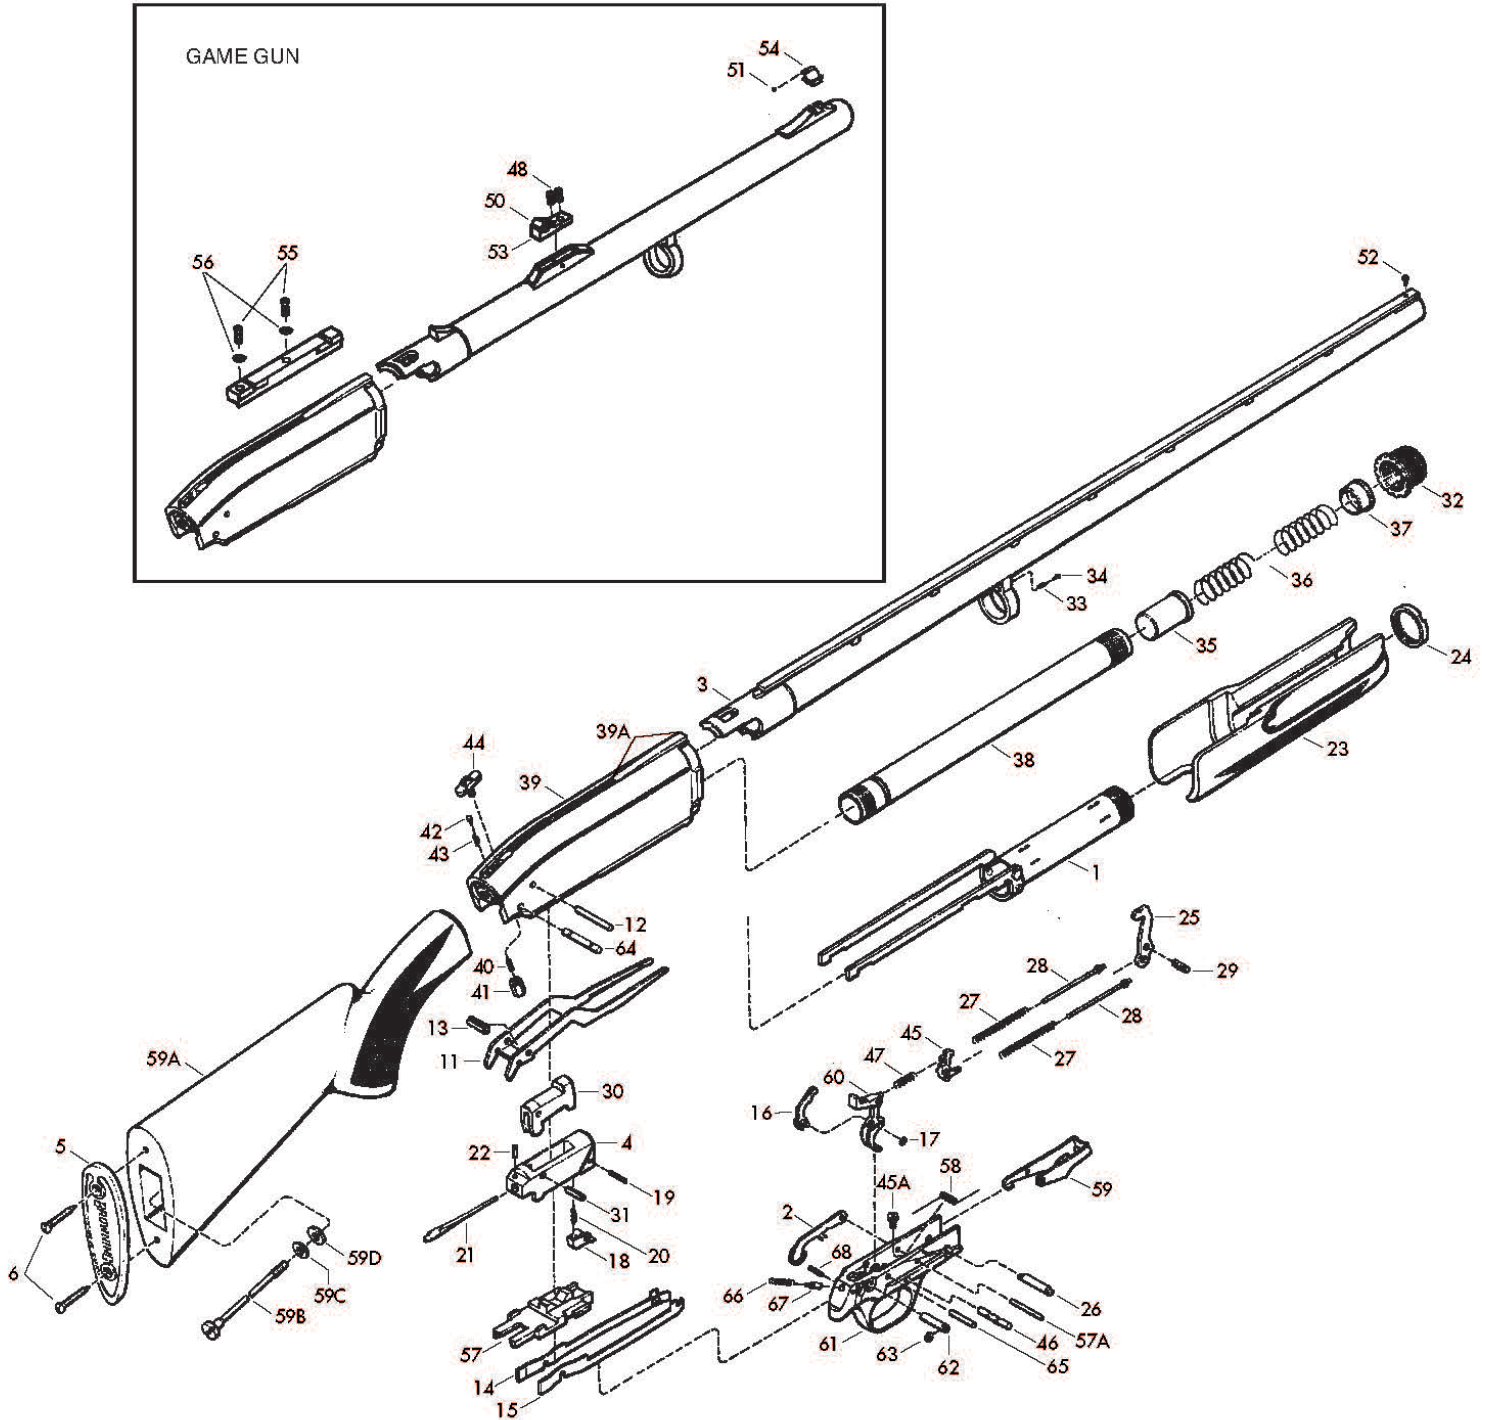

NOTE: WHEN ORDERING PARTS USE THE PART NUMBER AND NOT THE SCHEMATIC REFERENCE NUMBER

*Indicates part must be fitted by Browning Service Department or qualified gunsmith.
***Factory replacement only. Firearm must be returned.
+ Part may be purchased only by holders of a current, valid Federal Firearms License.
NOTE: Unless otherwise indicated, part is interchangeable between gauges/calibers.