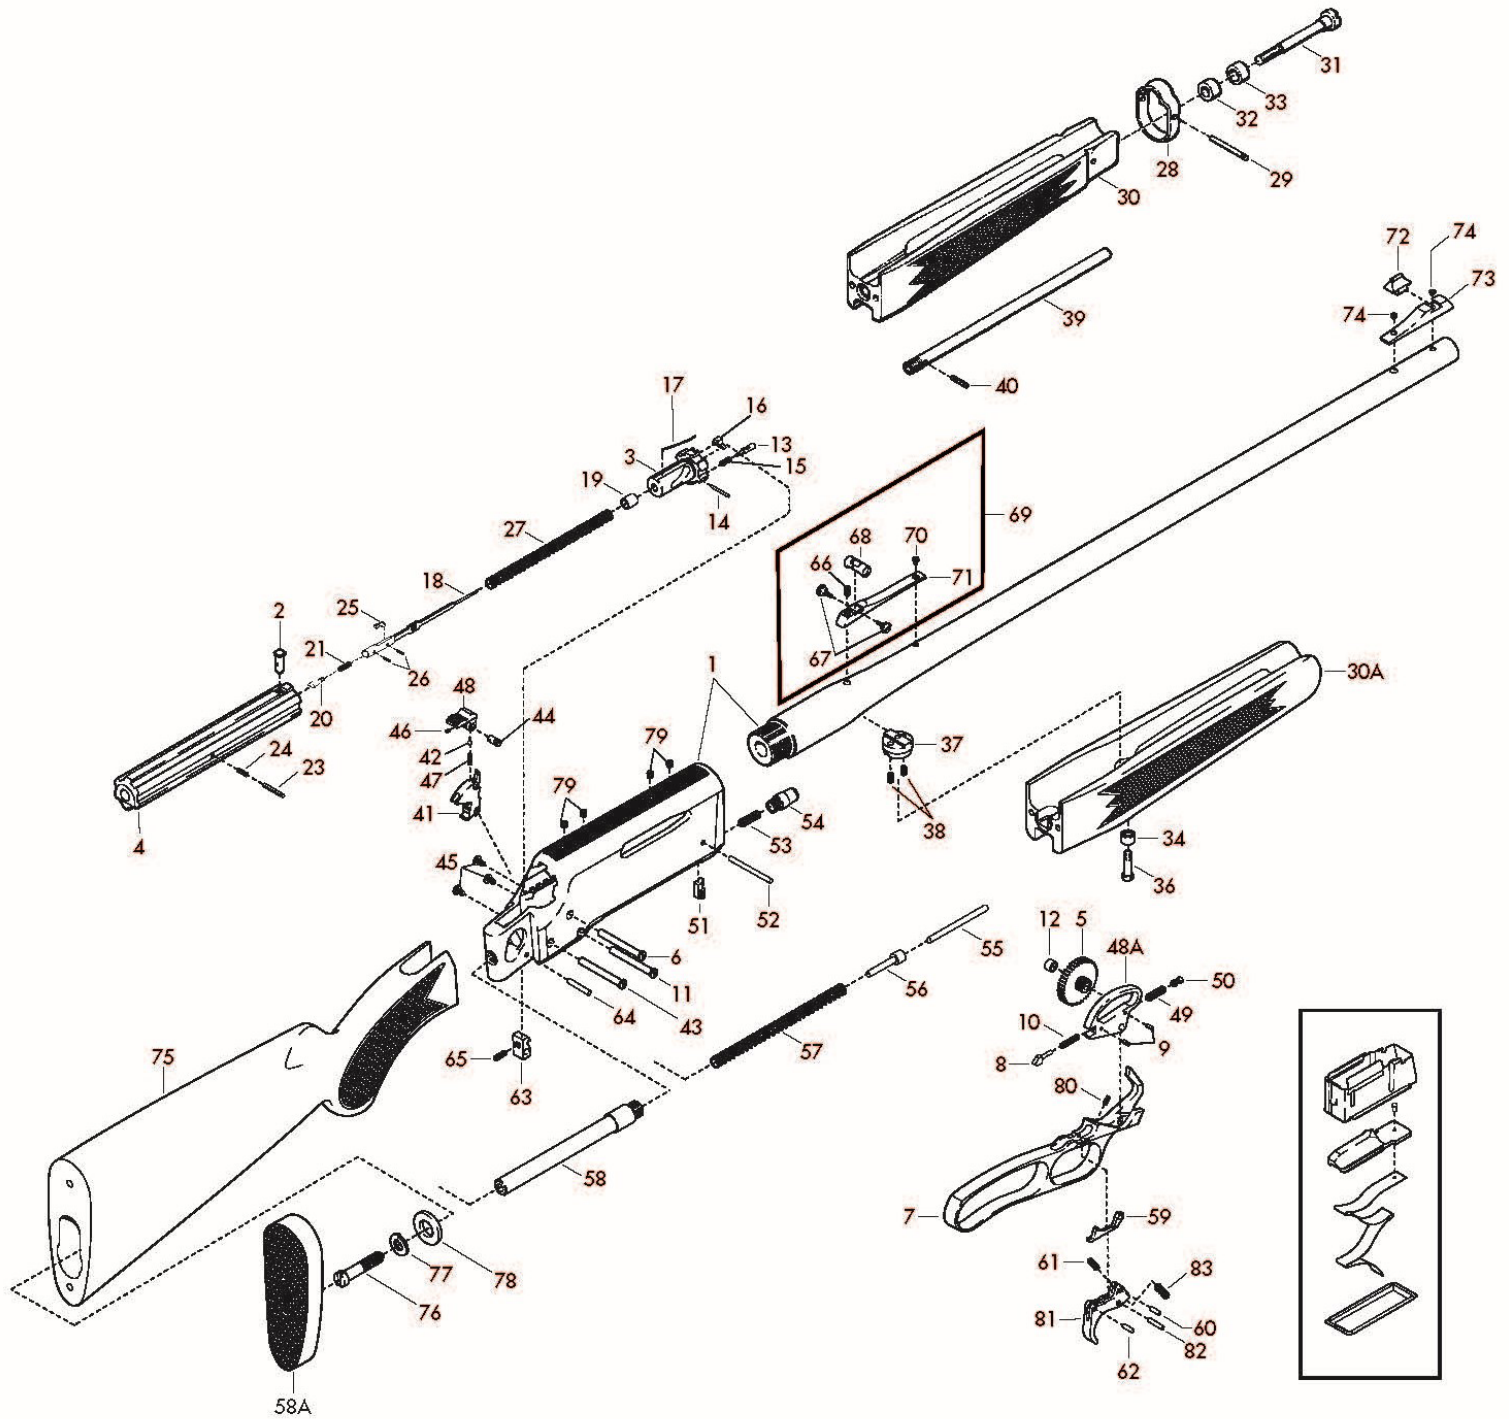

NOTE: WHEN ORDERING PARTS USE THE PART NUMBER AND NOT THE SCHEMATIC REFERENCE NUMBER

*Indicates part must be fitted by Browning Service Department or qualified gunsmith.
***Factory replacement only. Firearm must be returned.
+ Part may be purchased only by holders of a current, valid Federal Firearms License.
NOTE: Unless otherwise indicated, part is interchangeable between gauges/calibers.

Browning Gun Parts Price List