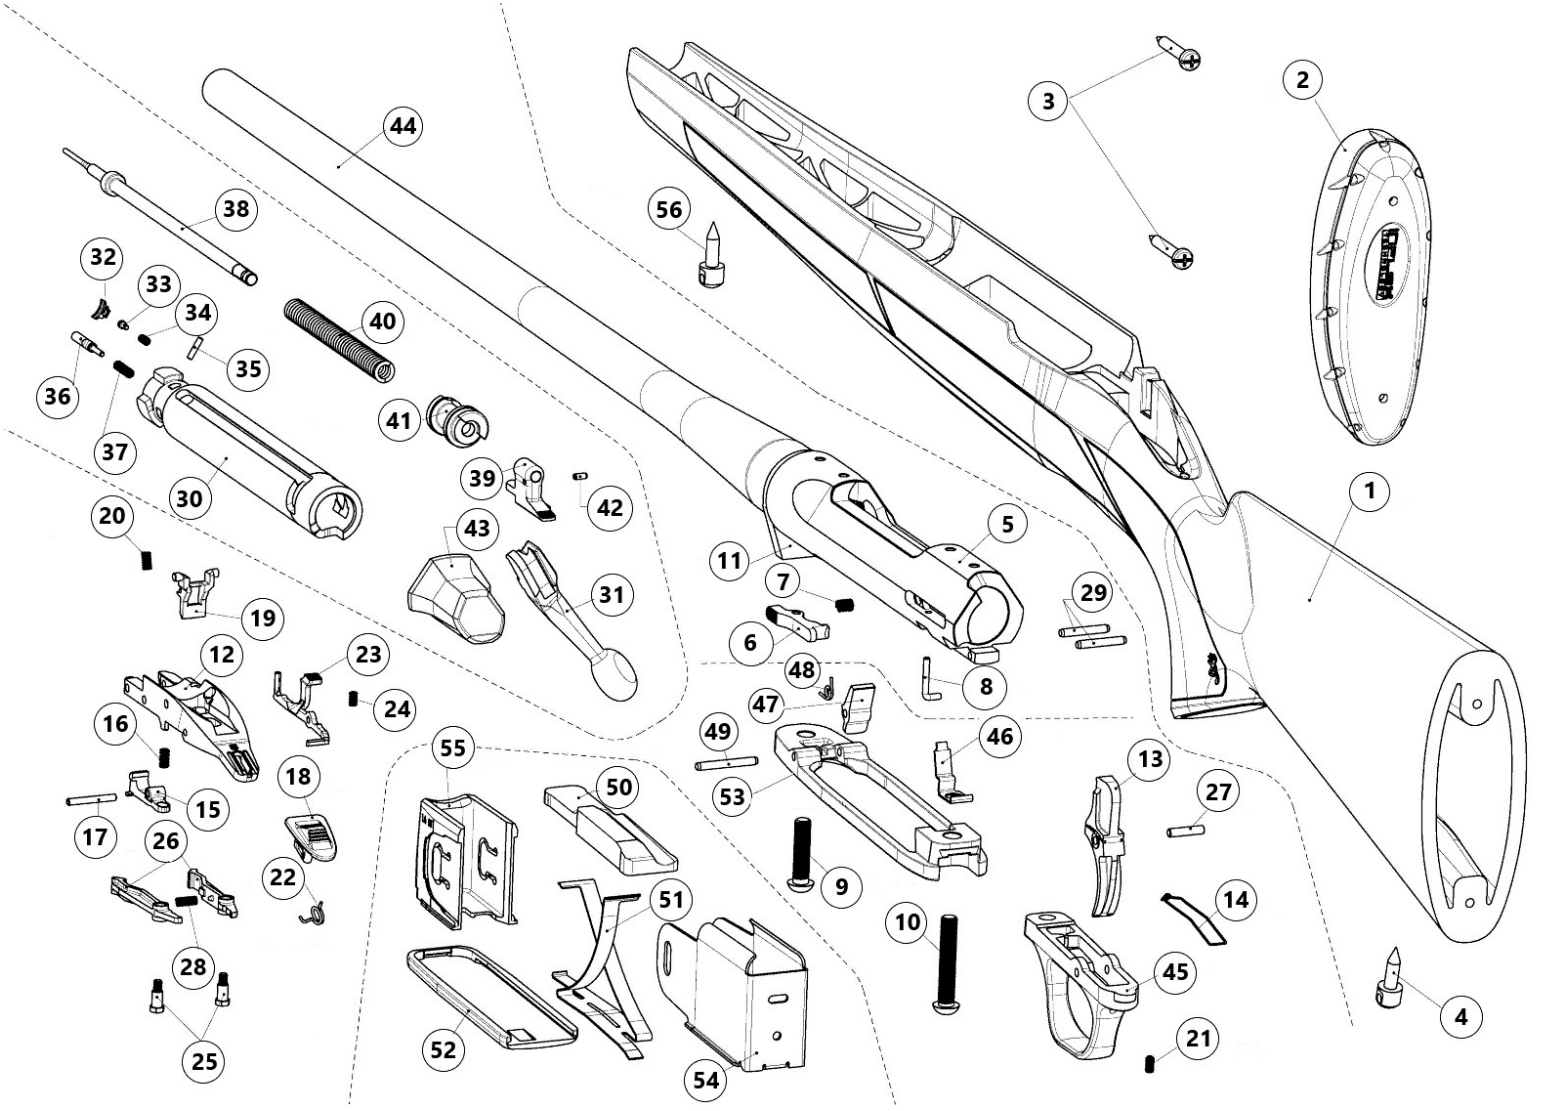

NOTE: WHEN ORDERING PARTS USE THE PART NUMBER AND NOT THE SCHEMATIC REFERENCE NUMBER

*Indicates part must be fitted by Browning Service Department or qualified gunsmith.
***Factory replacement only. Firearm must be returned.
+ Part may be purchased only by holders of a current, valid Federal Firearms License.
NOTE: Unless otherwise indicated, part is interchangeable between gauges/calibers.