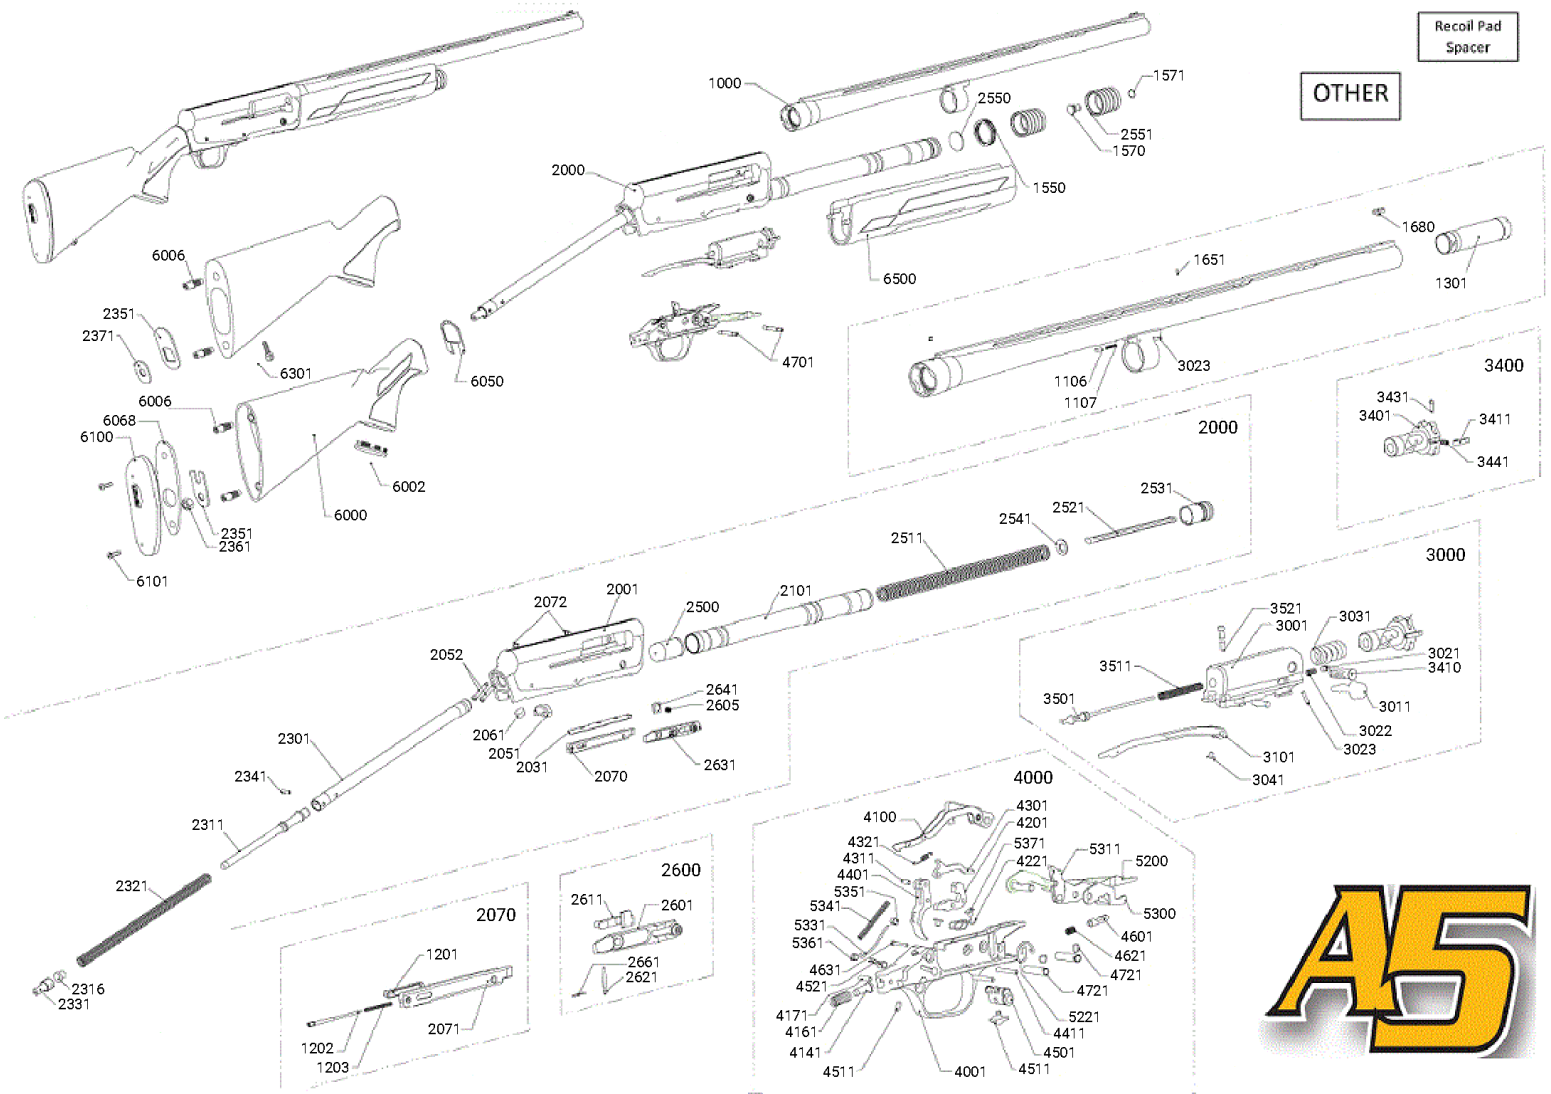

IMPORTANT: When ordering, list part number, part name, gun gauge/caliber and serial number. Please specify grade. Prices F.O.B. point of shipment – subject to change without notice. Prices effective January 1, 2024.

*Indicates part must be fitted by Browning Service Department or qualified gunsmith.
***Factory replacement only. Firearm must be returned.
+ Part may be purchased only by holders of a current, valid Federal Firearms License.
NOTE: Unless otherwise indicated, part is interchangeable between gauges/calibers.