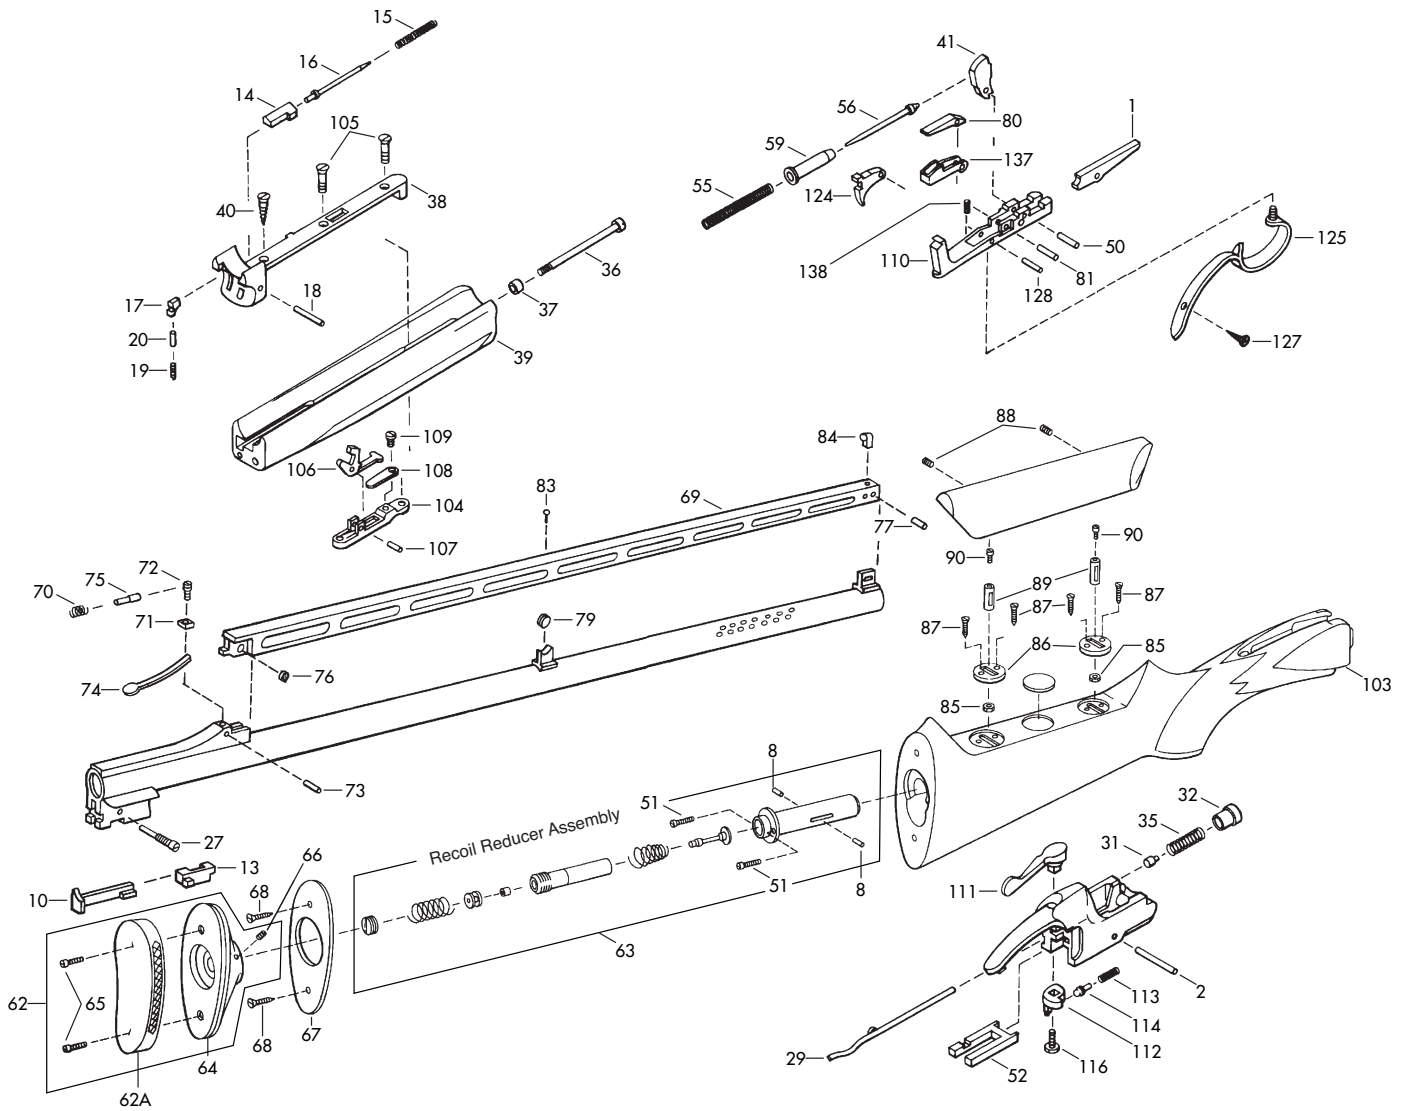

Single Barrel Trap Shotgun
BT-99 Original Plus

BT-99

NOTE: WHEN ORDERING PARTS USE THE PART NUMBER AND NOT THE SCHEMATIC REFERENCE NUMBER.

Schematic is provided for parts identification only and should not be used as a guide to assemble guns.
CAUTION: Browning parts are not recommended for use in other guns though models may be similar. Inadequately fitted parts may be dangerous.