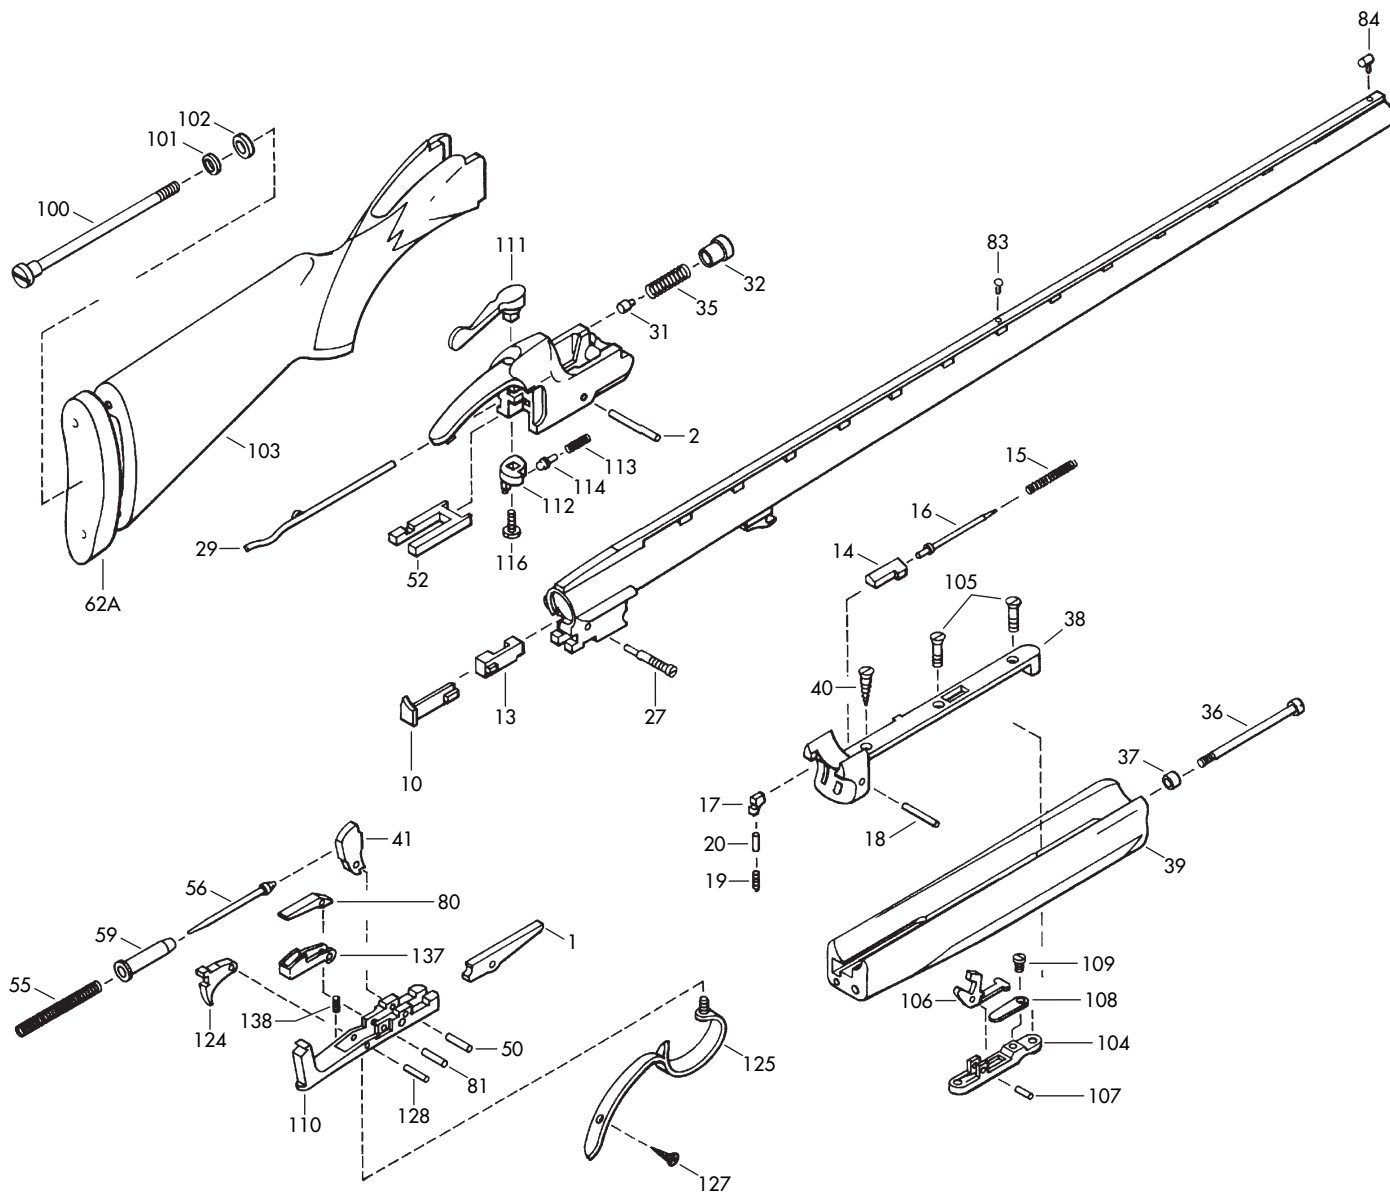

Single Barrel Trap Shotgun
BT-99 Original

BT-99

NOTE: WHEN ORDERING PARTS USE THE PART NUMBER AND NOT THE SCHEMATIC REFERENCE NUMBER.

Schematic is provided for parts identification only and should not be used as a guide to assemble guns.
CAUTION: Browning parts are not recommended for use in other guns though models may be similar. Inadequately fitted parts may be dangerous.