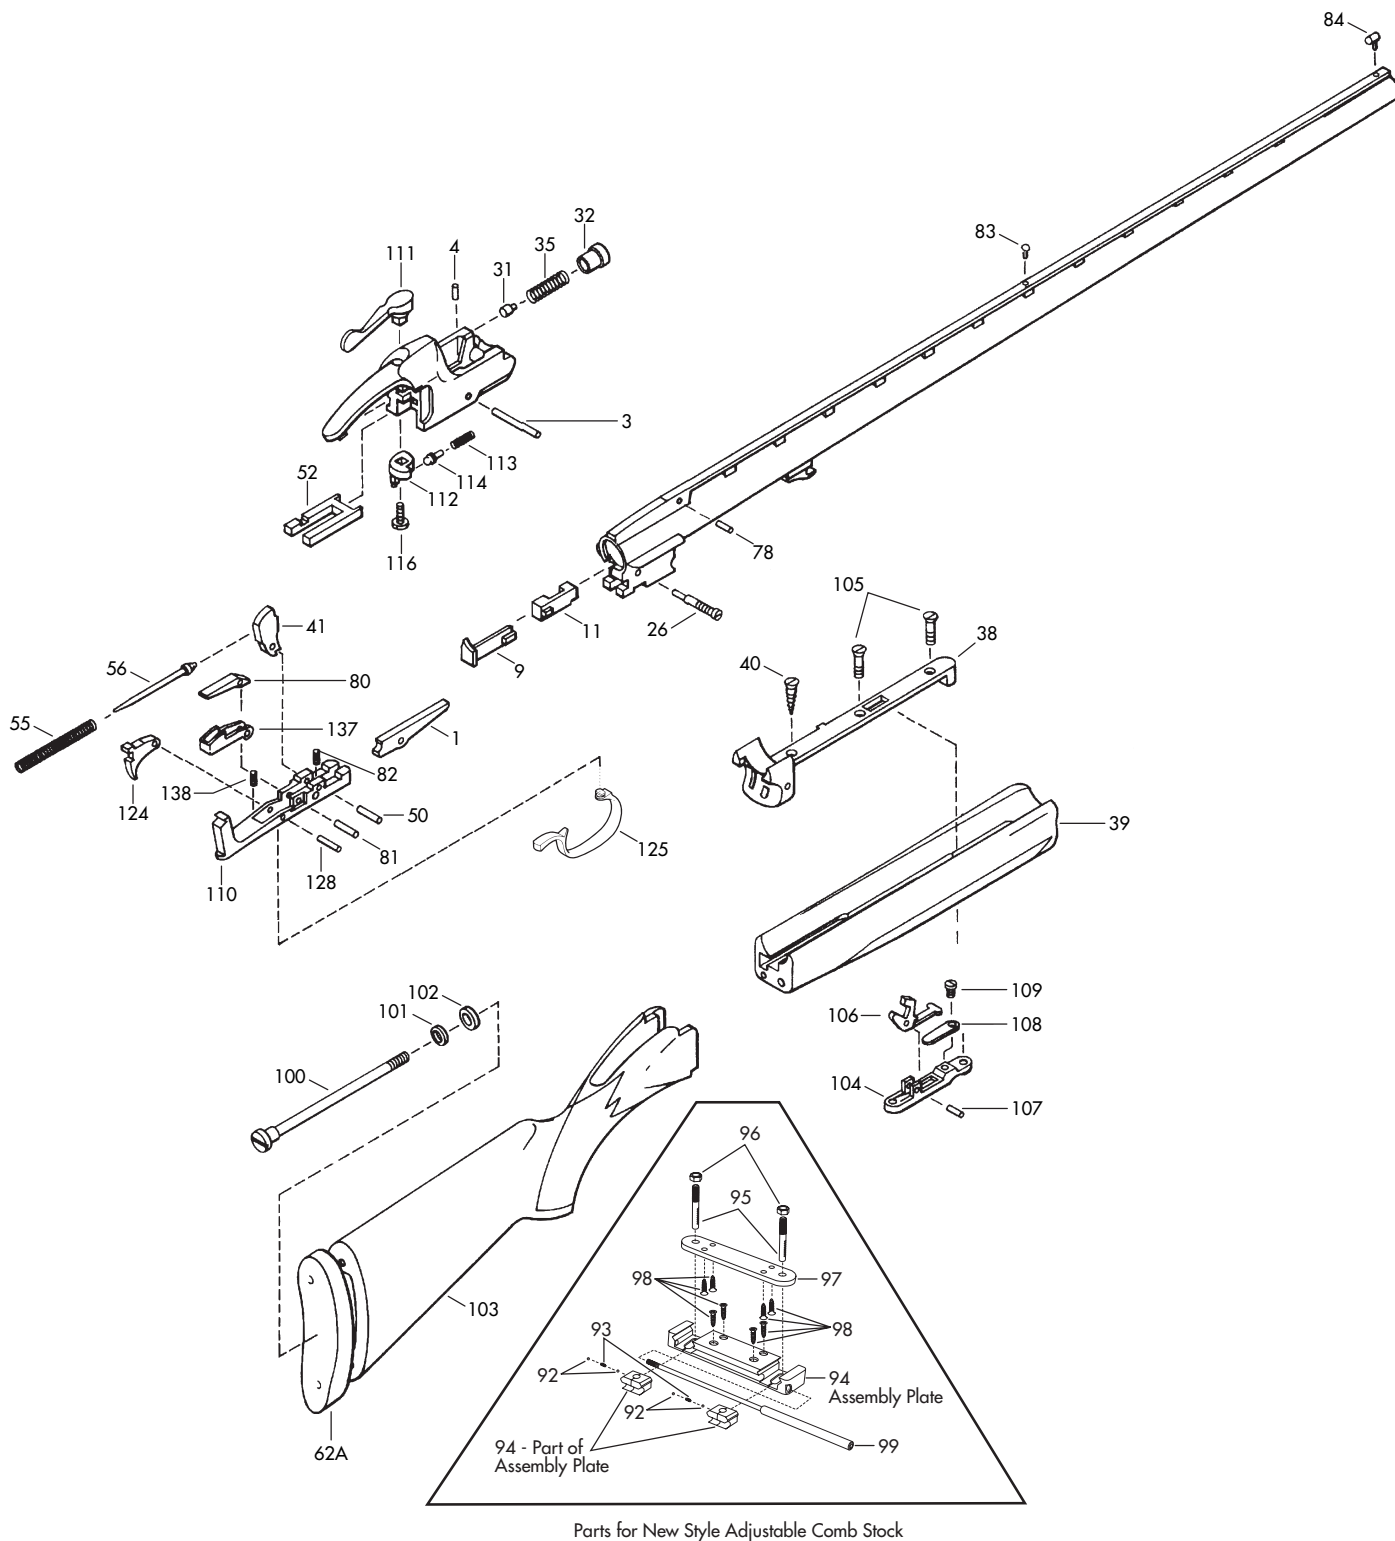

NOTE: WHEN ORDERING PARTS USE THE PART NUMBER AND NOT THE SCHEMATIC REFERENCE NUMBER.

Schematic is provided for parts identification only and should not be used as a guide to assemble guns.
CAUTION: Browning parts are not recommended for use in other guns though models may be similar. Inadequately fitted parts may be dangerous.