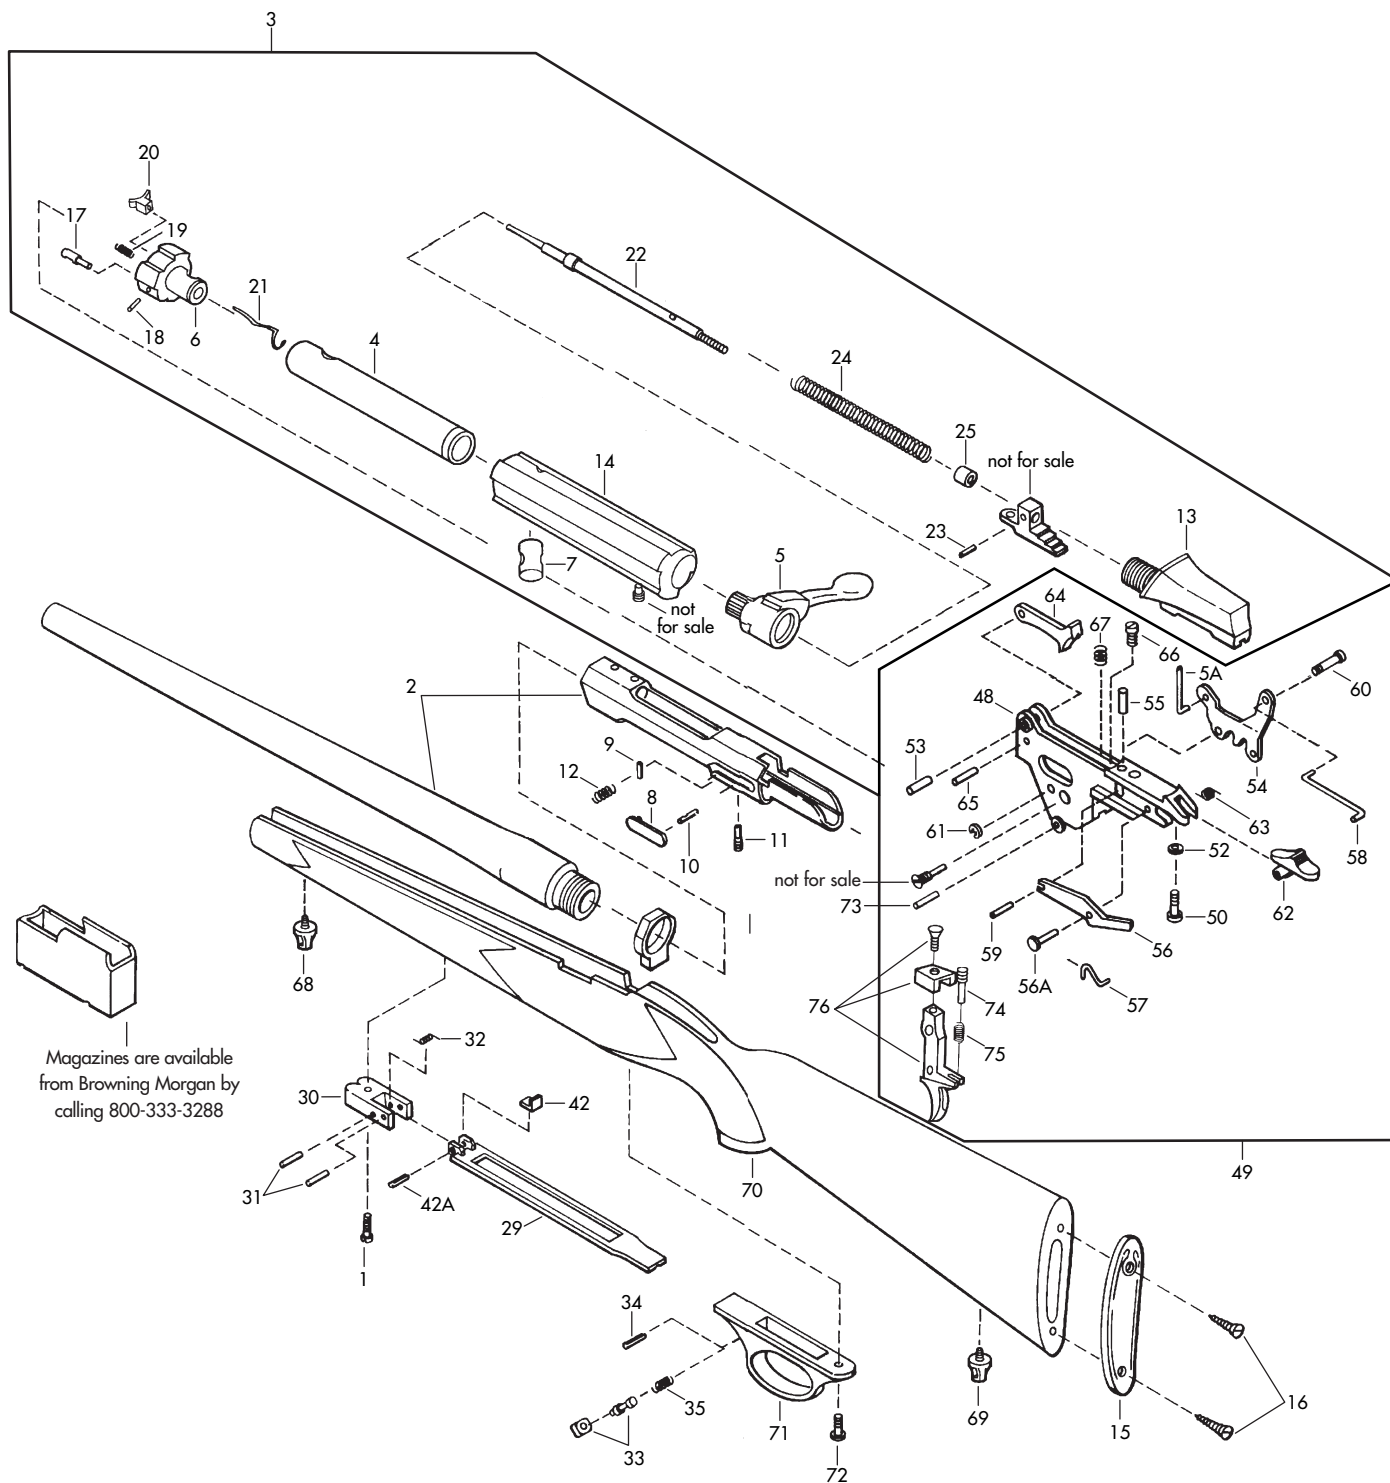

Bolt-Action Rifle A-Bolt and A-Bolt II

A-BOLT®

NOTE: WHEN ORDERING PARTS USE THE PART NUMBER AND NOT THE SCHEMATIC REFERENCE NUMBER.

*Indicates part must be fitted by Browning Service Department or qualified gunsmith.
***Factory replacement only. Firearm must be returned. ****These parts are no longer available.
+Part may be purchased only by holders of a current, valid Federal Firearms License.
NOTE: Unless otherwise indicated, part is interchangeable between gauges/calibers.