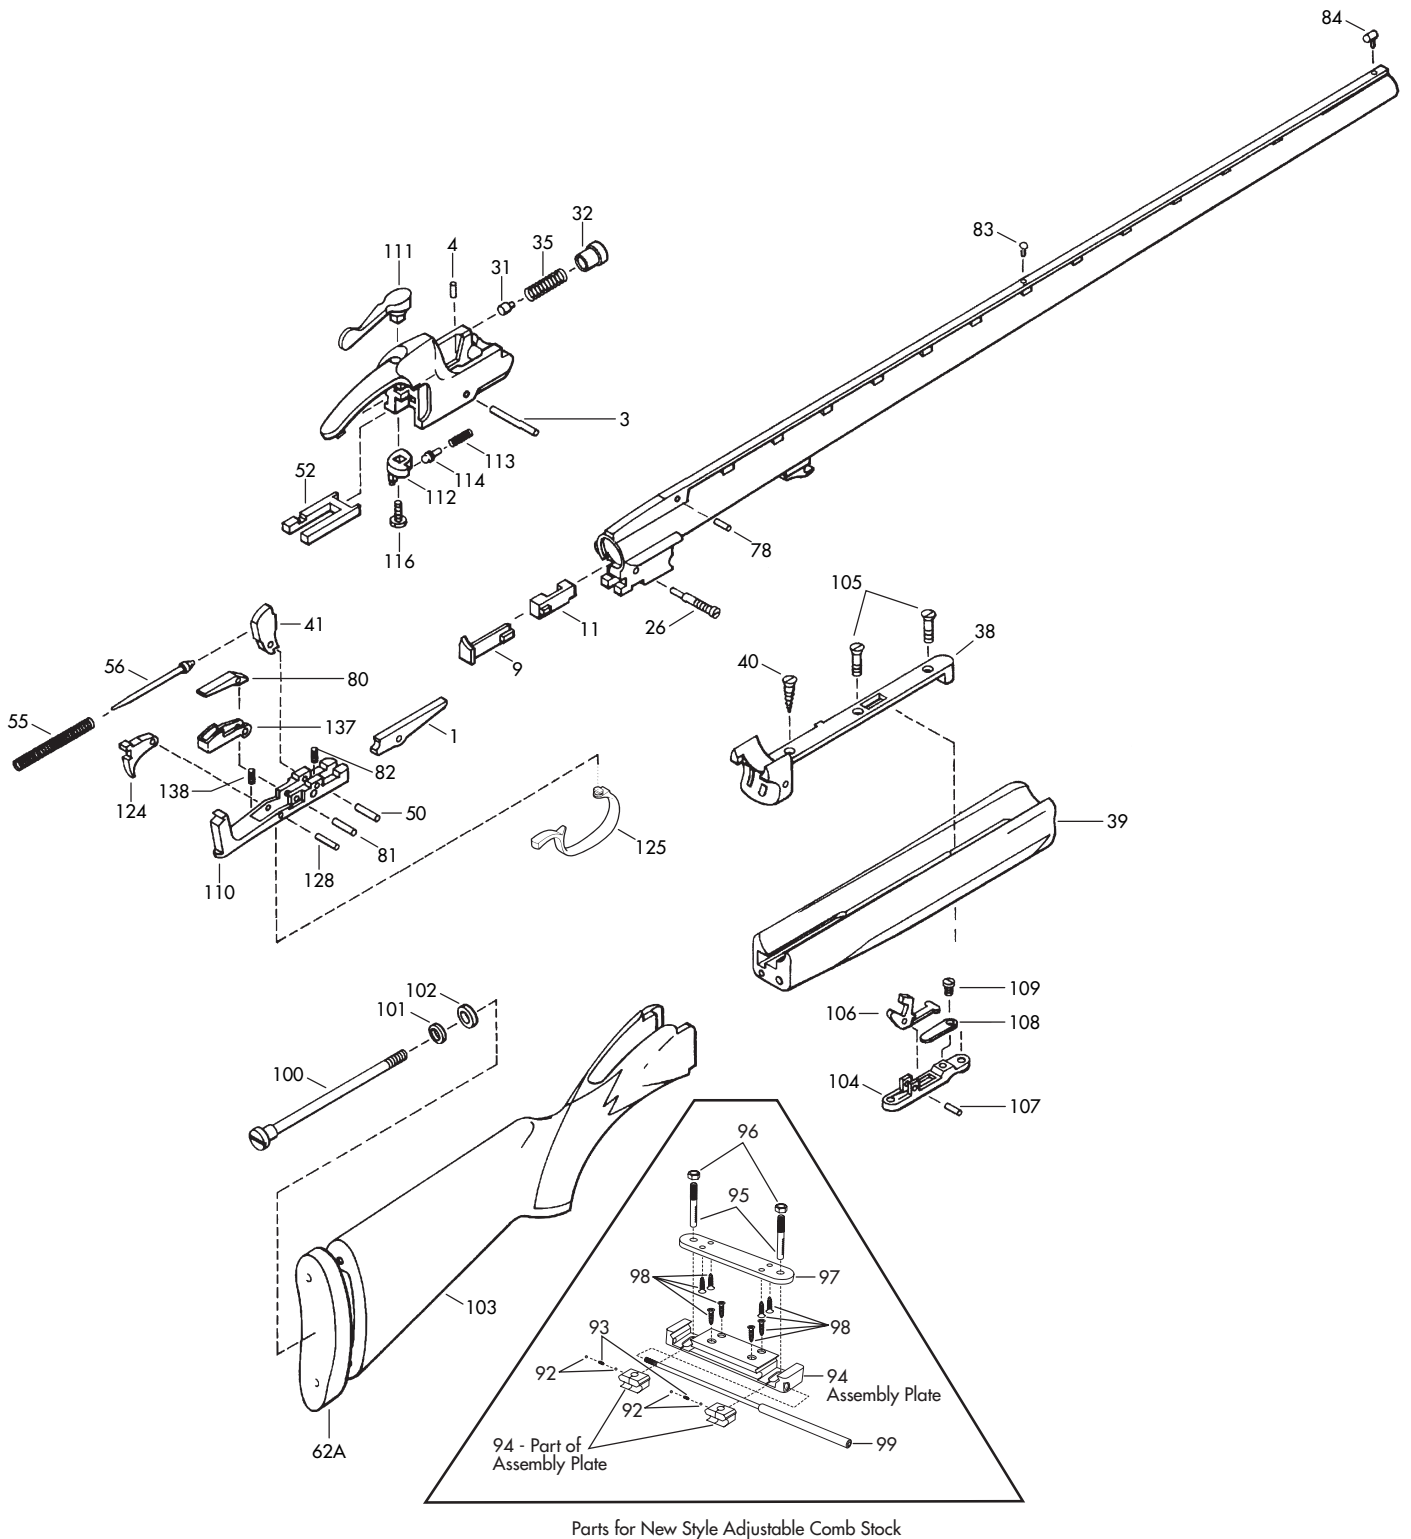

NOTE: WHEN ORDERING PARTS USE THE PART NUMBER AND NOT THE SCHEMATIC REFERENCE NUMBER.

Schematic is provided for parts identification only and should not be used as a guide to assemble guns.
CAUTION: Browning parts are not recommended for use in other guns though models may be similar. Inadequately fitted parts may be dangerous.