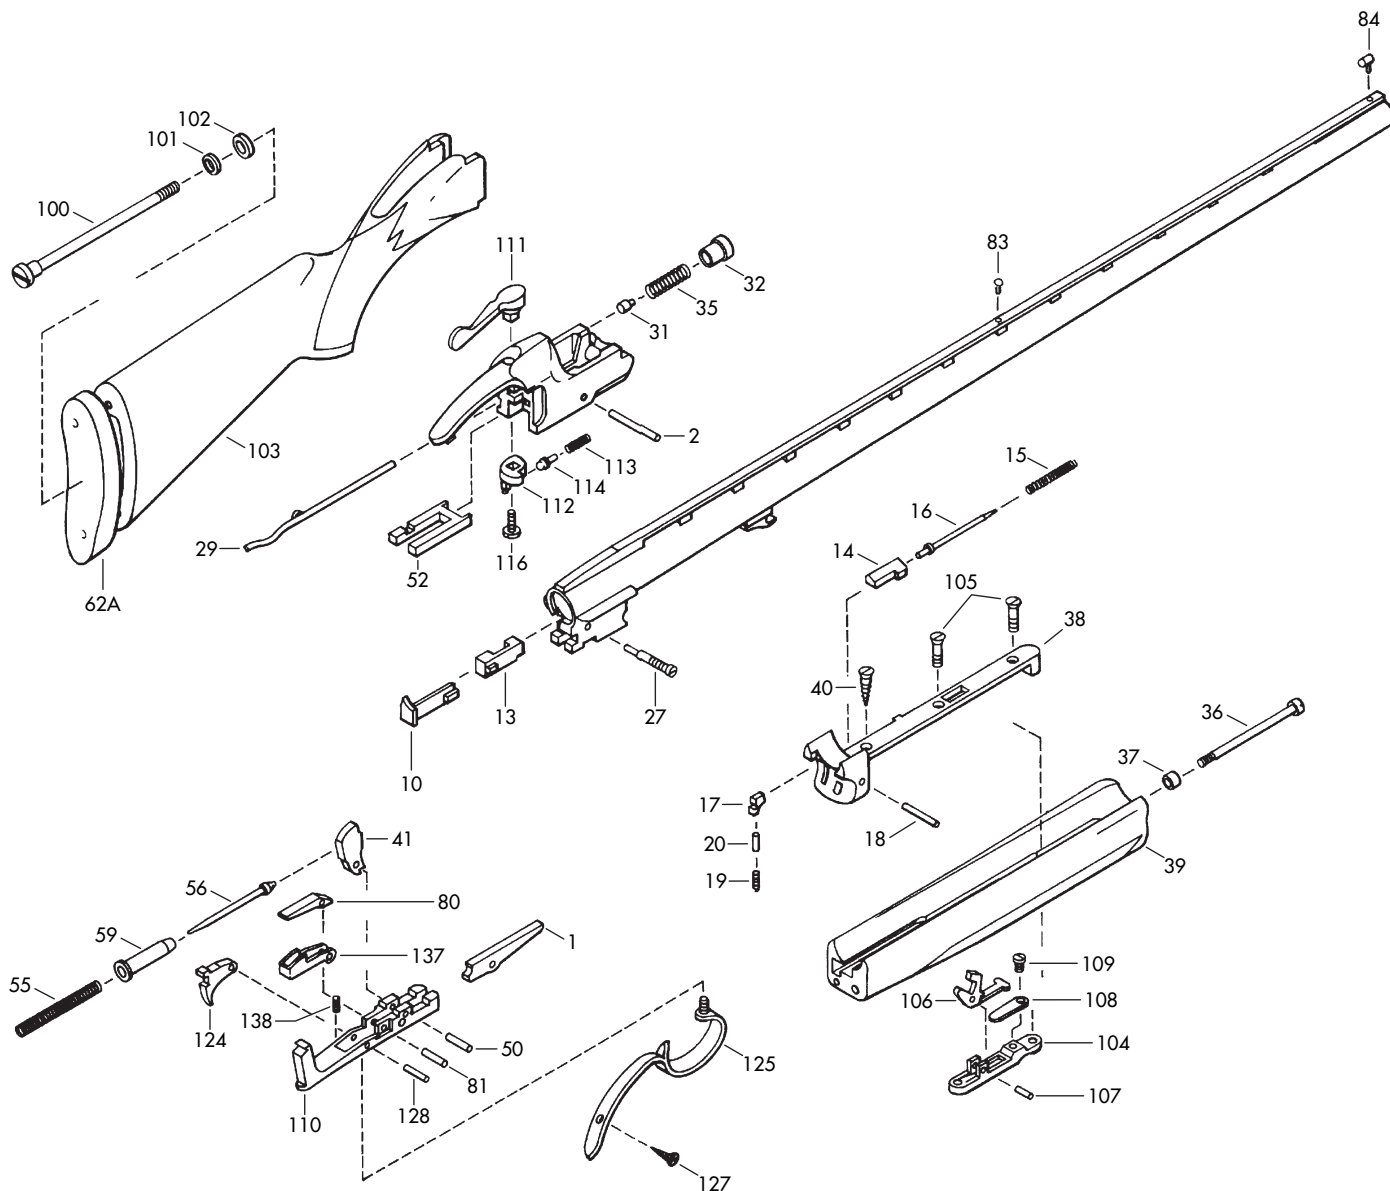

Single Barrel Trap Shotgun
BT-99 Original

BT-99

NOTE: WHEN ORDERING PARTS USE THE PART NUMBER AND NOT THE SCHEMATIC REFERENCE NUMBER.

Schematic is provided for parts identification only and should not be used as a guide to assemble guns.
CAUTION: Browning parts are not recommended for use in other guns though models may be similar. Inadequately fitted parts may be dangerous.