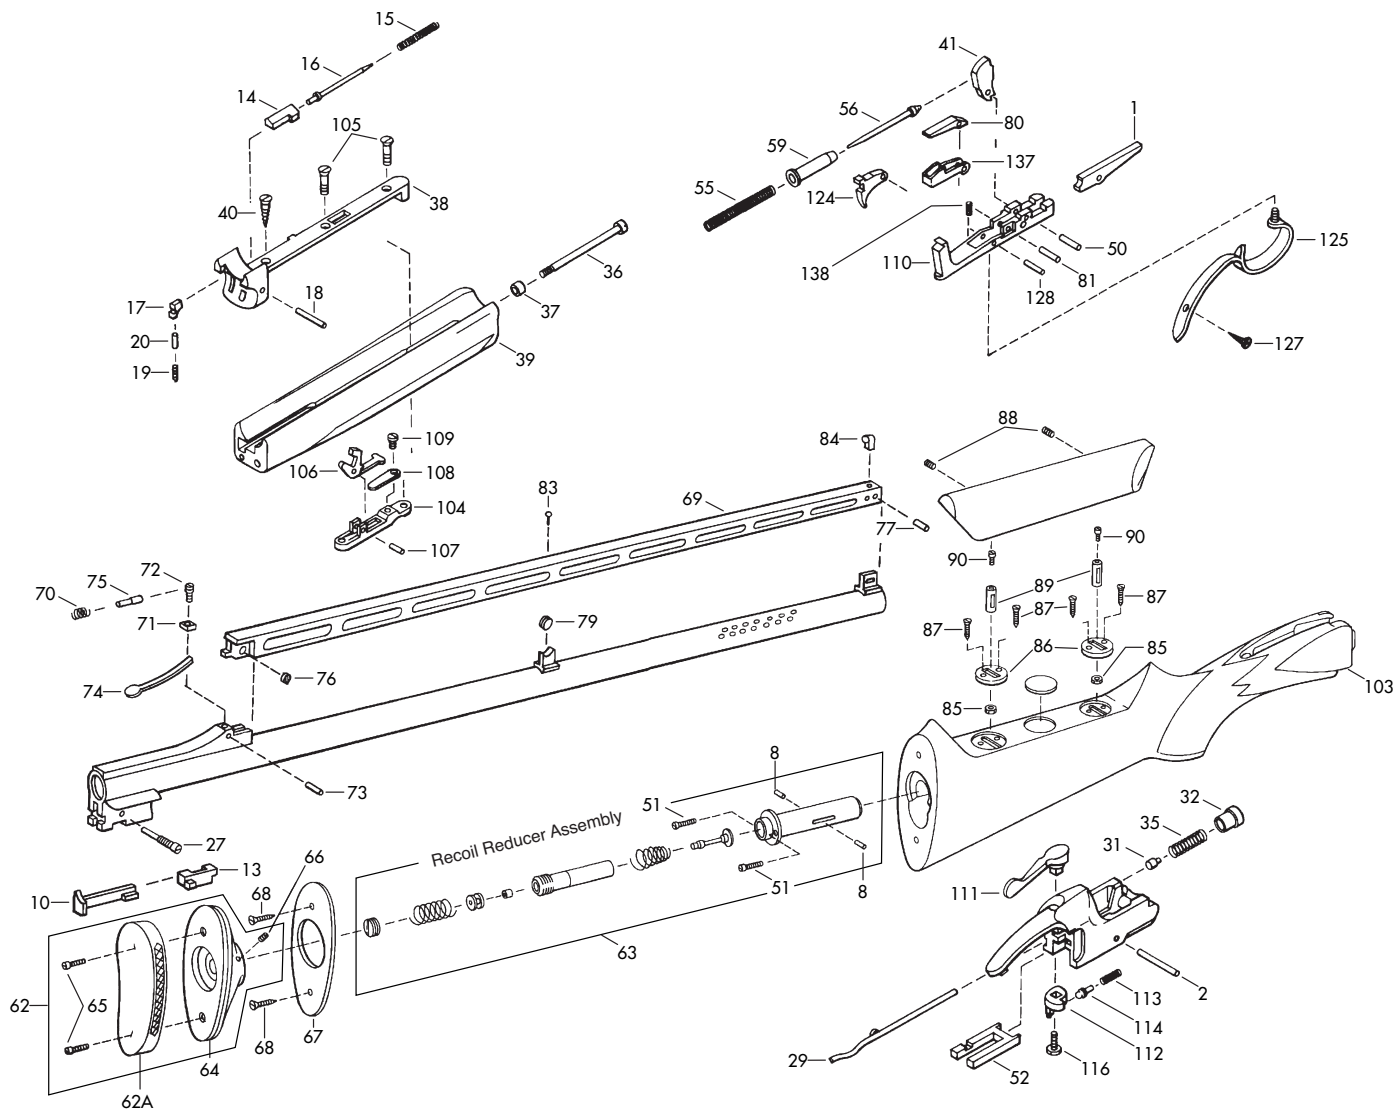

Single Barrel Trap Shotgun
BT-99 Original Plus

BT-99

NOTE: WHEN ORDERING PARTS USE THE PART NUMBER AND NOT THE SCHEMATIC REFERENCE NUMBER.

Schematic is provided for parts identification only and should not be used as a guide to assemble guns.
CAUTION: Browning parts are not recommended for use in other guns though models may be similar. Inadequately fitted parts may be dangerous.