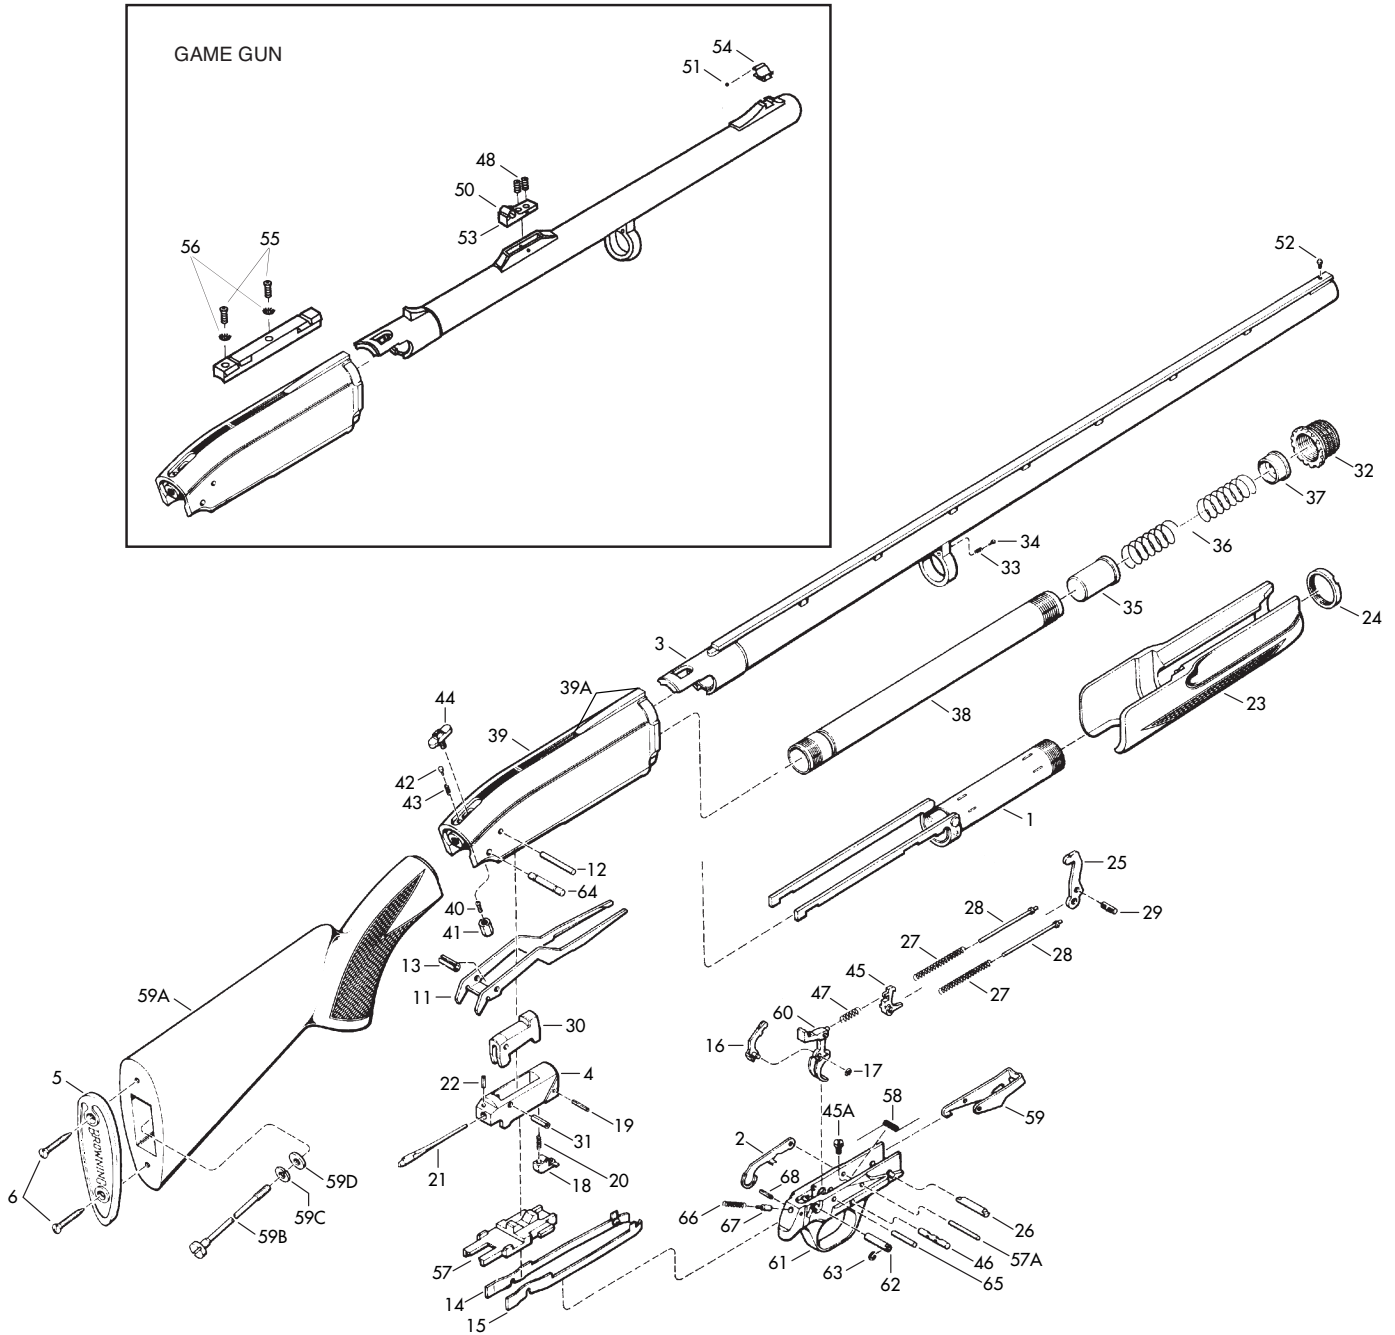

Pump Shotgun
10, 12, 16, 20, 28 Gauge and .410 Bore

BPS®

NOTE: WHEN ORDERING PARTS USE THE PART NUMBER AND NOT THE REFERENCE NUMBER.

Schematic is provided for parts identification only and should not be used as a guide to assemble guns.
CAUTION: Browning parts are not recommended for use in other guns though models may be similar. Inadequately fitted parts may be dangerous.